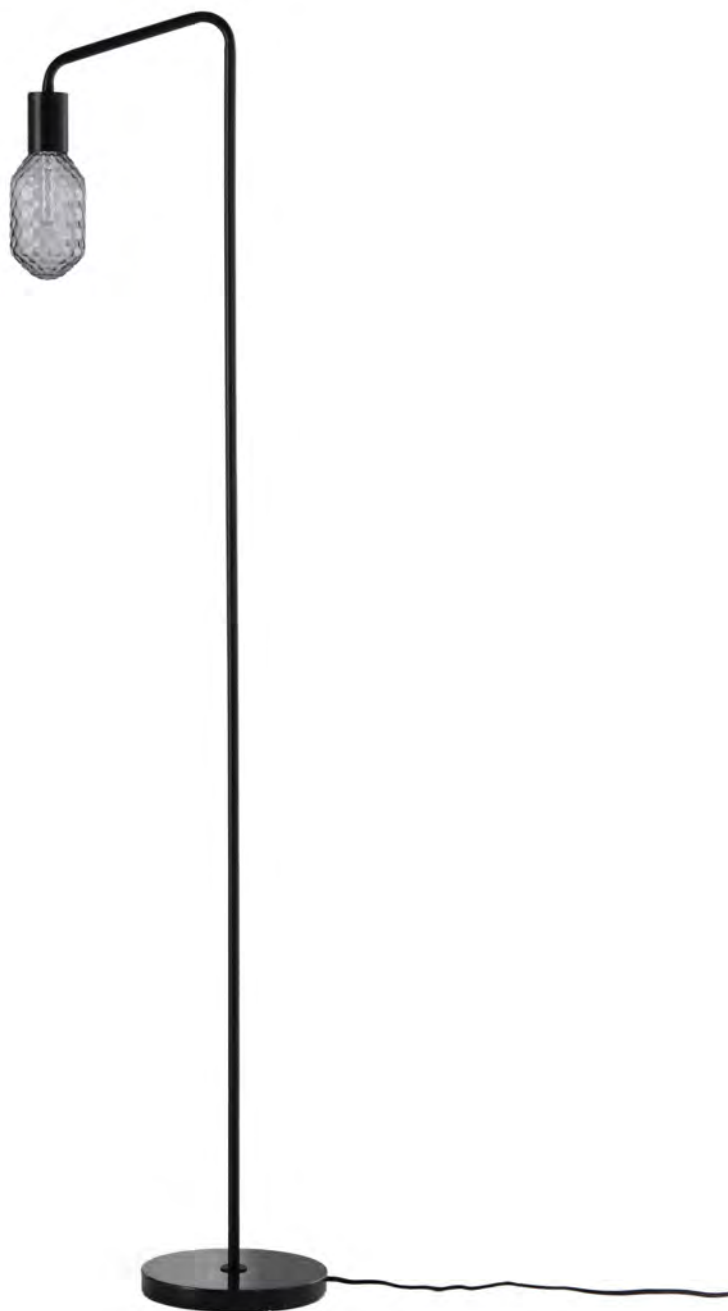

Urban

- Table lamp (metal painted black) with marble foot plate and grey glass
- H: 55 cm
- Available also as floor lamp (H: 150 cm)
- Mounted with black fabric cord (190 cm)
- On/off switch on cord
- Recommended bulb (incl): E27 max. 25W (compact fluorescent lamp). Energy Class A-E
- Designer: Frandsen Design

Urban

- Floor lamp (metal painted black) with marble foot plate and grey glass
- H: 150 cm
- Available also as table lamp (H: 55 cm)
- Mounted with black fabric cord (235 cm)
- On/off switch on cord
- Recommended bulb (incl): E27 max. 25W (compact fluorescent lamp). Energy Class A-E
- Designer: Frandsen Design