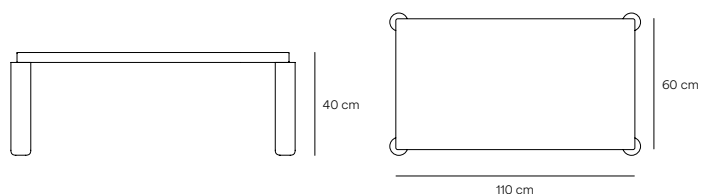

Atlas Coffee table

Simulating to remain in a constant balance, the Atlas table is a robust and resistant piece of furniture, where contrasts appearances and concepts coexist in it, giving it a unique appeal.

Atlas coffee table has 4 legs with a slight offset, cylindrical shape, which support the rectangular top.

Designed by Cambres Design

Measures

Models

13714_TE

13715_TE

Finishes

Legs' structure Solid wood