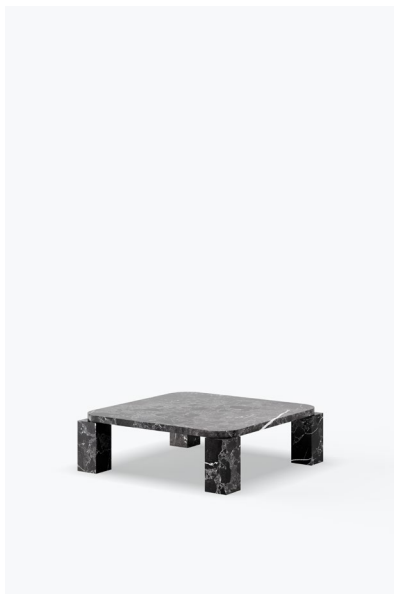

**Materials**  
Marble or unfilled travertine

**Dimensions**  
H 350 x W 600 x D 600 mm  
H 260 x W 820 x D 820 mm

# Atlas Coffee Table

*John Astbury*

Atlas Coffee Table, 600x600  
Travertine

Atlas Coffee Table, 600x600  
Costa Black

Atlas Coffee Table, 820x820  
Travertine

Atlas Coffee Table, 820x820  
Costa Black