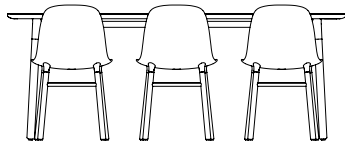

normann
C O P E N H A G E N

FORM CAFÉ TABLE

Form Café Table H104,5cm

- 4 x Form Barstool 75cm
- 4 x Form Barstool Stacking 75cm
- 4 x Just Barstool 75cm

normann
C O P E N H A G E N

FORM TABLE

Form Table 120x120cm

4 x Ace Chair
4 x Herit Chair
4 x Form Chair
4 x Form Chair Swivel
4 x Form Chair Swivel 5 Legs Gaslift
4 x Form Chair Stacking
4 x Just Chair
4 x My Chair

4 x Herit Armchair
4 x Form Armchair
4 x Form Armchair Swivel
4 x Form Armchair Swivel 5 Legs Gaslift
4 x Knot Chair

normann
C O P E N H A G E N

FORM TABLE

Form Table 95x200cm

- 6 x Ace Chair
- 6 x Herit Chair
- 6 x Form Chair
- 6 x Form Chair Swivel
- 6 x Form Chair Swivel 5 Legs Gaslift
- 6 x Form Chair Stacking
- 6 x Just Chair
- 6 x My Chair