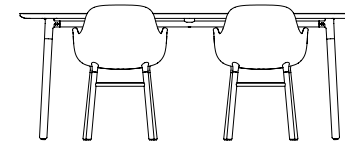

normann
C O P E N H A G E N

FORM CAFÉ TABLE

Form Café Table H104,5cm

- 4 x Form Barstool 75cm
- 4 x Form Barstool Stacking 75cm
- 4 x Just Barstool 75cm

normann
C O P E N H A G E N

FORM TABLE

Form Table 120x120cm

4 x Ace Chair
4 x Herit Chair
4 x Form Chair
4 x Form Chair Swivel
4 x Form Chair Swivel 5 Legs Gaslift
4 x Form Chair Stacking
4 x Just Chair
4 x My Chair

4 x Herit Armchair
4 x Form Armchair
4 x Form Armchair Swivel
4 x Form Armchair Swivel 5 Legs Gaslift
4 x Knot Chair

normann
C O P E N H A G E N

FORM TABLE

Form Table 95x200cm

- 6 x Ace Chair
- 6 x Herit Chair
- 6 x Form Chair
- 6 x Form Chair Swivel
- 6 x Form Chair Swivel 5 Legs Gaslift
- 6 x Form Chair Stacking
- 6 x Just Chair
- 6 x My Chair