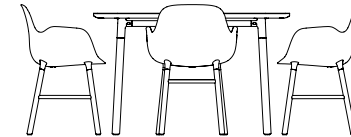

- 4 x Herit Armchair
- 4 x Form Armchair
- 4 x Form Armchair Swivel
- 4 x Form Armchair Swivel 5 Legs Gaslift
- 4 x Knot Chair

FORM CAFÉ TABLE

Form Café Table H94,5cm

- 4 x Form Barstool 65cm
- 4 x Form Barstool Stacking 65cm
- 4 x Just Barstool 65cm

normann
C O P E N H A G E N

FORM CAFÉ TABLE

Form Café Table H104,5cm

- 4 x Form Barstool 75cm
- 4 x Form Barstool Stacking 75cm
- 4 x Just Barstool 75cm

normann
C O P E N H A G E N

FORM TABLE

Form Table 120x120cm

4 x Ace Chair
4 x Herit Chair
4 x Form Chair
4 x Form Chair Swivel
4 x Form Chair Swivel 5 Legs Gaslift
4 x Form Chair Stacking
4 x Just Chair
4 x My Chair

4 x Herit Armchair
4 x Form Armchair
4 x Form Armchair Swivel
4 x Form Armchair Swivel 5 Legs Gaslift
4 x Knot Chair