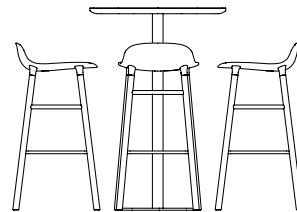

TABLE OVERVIEW

FORM

FORM CAFÉ TABLE

Form Café Table H74,5cm

- 4 x Ace Chair
- 4 x Herit Chair
- 4 x Form Chair
- 4 x Form Chair Swivel
- 4 x Form Chair Swivel 5 Legs Gaslift
- 4 x Form Chair Stacking
- 4 x Just Chair
- 4 x My Chair

- 4 x Herit Armchair
- 4 x Form Armchair
- 4 x Form Armchair Swivel
- 4 x Form Armchair Swivel 5 Legs Gaslift
- 4 x Knot Chair

FORM CAFÉ TABLE

Form Café Table H94,5cm

- 4 x Form Barstool 65cm
- 4 x Form Barstool Stacking 65cm
- 4 x Just Barstool 65cm

normann
C O P E N H A G E N

FORM CAFÉ TABLE

Form Café Table H104,5cm

- 4 x Form Barstool 75cm
- 4 x Form Barstool Stacking 75cm
- 4 x Just Barstool 75cm

normann
C O P E N H A G E N

FORM TABLE

Form Table 120x120cm