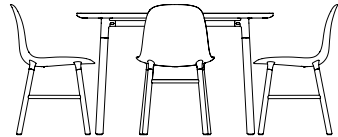

- 4 x Herit Armchair
- 4 x Form Armchair
- 4 x Form Armchair Swivel
- 4 x Form Armchair Swivel 5 Legs Gaslift
- 4 x Knot Chair

FORM CAFÉ TABLE

Form Café Table H94,5cm

- 4 x Form Barstool 65cm
- 4 x Form Barstool Stacking 65cm
- 4 x Just Barstool 65cm

normann
C O P E N H A G E N

FORM CAFÉ TABLE

Form Café Table H104,5cm

- 4 x Form Barstool 75cm
- 4 x Form Barstool Stacking 75cm
- 4 x Just Barstool 75cm

normann
C O P E N H A G E N

FORM TABLE

Form Table 120x120cm

4 x Ace Chair
4 x Herit Chair
4 x Form Chair
4 x Form Chair Swivel
4 x Form Chair Swivel 5 Legs Gaslift
4 x Form Chair Stacking
4 x Just Chair
4 x My Chair

4 x Herit Armchair
4 x Form Armchair
4 x Form Armchair Swivel
4 x Form Armchair Swivel 5 Legs Gaslift
4 x Knot Chair

normann
C O P E N H A G E N

FORM TABLE

Form Table 95x200cm

- 6 x Ace Chair
- 6 x Herit Chair
- 6 x Form Chair
- 6 x Form Chair Swivel
- 6 x Form Chair Swivel 5 Legs Gaslift
- 6 x Form Chair Stacking
- 6 x Just Chair
- 6 x My Chair