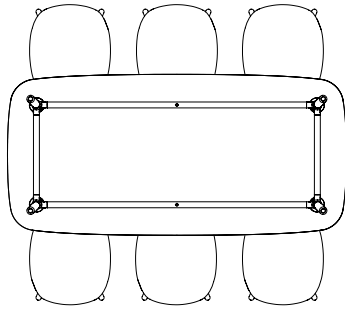

normann
C O P E N H A G E N

FORM CAFÉ TABLE

Form Café Table H104,5cm

- 4 x Form Barstool 75cm
- 4 x Form Barstool Stacking 75cm
- 4 x Just Barstool 75cm

normann
C O P E N H A G E N

FORM TABLE

Form Table 120x120cm

4 x Ace Chair
4 x Herit Chair
4 x Form Chair
4 x Form Chair Swivel
4 x Form Chair Swivel 5 Legs Gaslift
4 x Form Chair Stacking
4 x Just Chair
4 x My Chair

4 x Herit Armchair
4 x Form Armchair
4 x Form Armchair Swivel
4 x Form Armchair Swivel 5 Legs Gaslift
4 x Knot Chair

normann
C O P E N H A G E N

FORM TABLE

Form Table 95x200cm

- 6 x Ace Chair
- 6 x Herit Chair
- 6 x Form Chair
- 6 x Form Chair Swivel
- 6 x Form Chair Swivel 5 Legs Gaslift
- 6 x Form Chair Stacking
- 6 x Just Chair
- 6 x My Chair