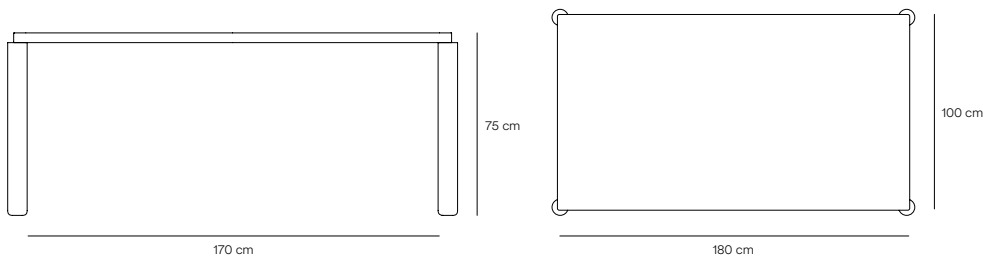

# Atlas Table

Simulating to remain in a constant balance, the Atlas table is a robust and resistant piece of furniture, where contrasts appearances and concepts coexist in it, giving it a unique appeal.

# Atlas rectangular table has 4 legs with a slight offset, cylindrical shape, which support the rectangular top.

Designed by Cambres Design

## Measures