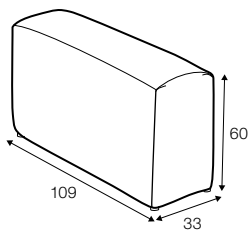

accessories

---

armrest 109x33