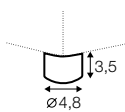

set 3

element 144x109 + element 144x168
+ 2x armrest 109x33 + coffee table 104x31

set 4

element 144x109 + element 144x168 + 2x armrest 109x33

extra dimensions

---

depth of seat

accessories

---

armrest 109x33

coffee table 104x31

legs

---

no. 173
wood