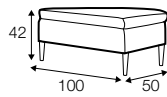

LC loose

LCV loose with velcro

footstool 135x60
loose cover with velcro

footstool 100x50
loose cover with velcro

footstool 135x60
loose cover

footstool 100x50
loose cover

2 seater
loose cover with velcro

3 seater divided
loose cover with velcro

4 seater divided
loose cover with velcro

2 seater
loose cover

3 seater divided
loose cover

4 seater divided
loose cover

accessories

pillow round
only standard comfort

extra dimensions

depth of seat