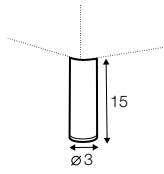

4 seater divided
loose cover with velcro

2 seater
loose cover

3 seater divided
loose cover

4 seater divided
loose cover

accessories

pillow round
only standard comfort

extra dimensions

depth of seat

legs

no. 138
wood

no. 111D
metal
black, grey, chrome,
brushed steel