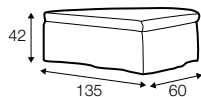

LC loose

LCV loose with velcro

footstool 135x60
loose cover with velcro

footstool 100x50
loose cover with velcro

footstool 135x60
loose cover

footstool 100x50
loose cover

2 seater
loose cover with velcro

3 seater divided
loose cover with velcro

4 seater divided
loose cover with velcro

2 seater
loose cover

3 seater divided
loose cover

4 seater divided
loose cover

accessories

pillow round
only standard comfort

extra dimensions

depth of seat