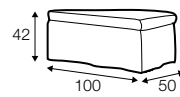

LC loose

LCV loose with velcro

footstool 135x60
loose cover with velcro

footstool 100x50
loose cover with velcro

footstool 135x60
loose cover

footstool 100x50
loose cover

2 seater
loose cover with velcro

3 seater divided
loose cover with velcro

4 seater divided
loose cover with velcro

2 seater
loose cover

3 seater divided
loose cover

4 seater divided
loose cover

accessories

pillow round
only standard comfort

extra dimensions

depth of seat