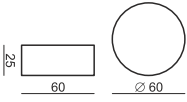

CIRCLE

SITS reserves the right to change construction of products and components used due to improving durability of product and customer satisfaction without any further notice. Explicit ± 2 cm tolerance of all elements sizes.

www.sits.eu
NOVEMBER 2012

CIRCLE

UPHOLSTERY

FABRIC: LC - loose cover