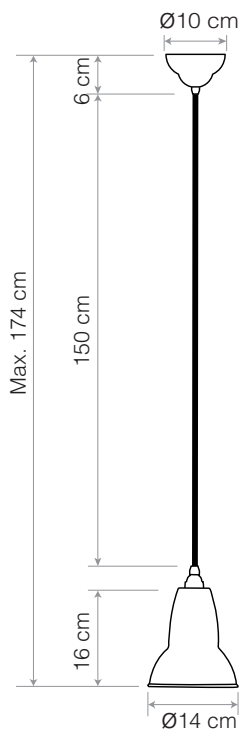

Original 1227™ Pendant

ANGLEPOISE®
Abandon Darkness.

Original 1227™ Collection | Technical Sheet

Launched In 2012 | Designed by George Carwardine

Product

Pendant - Jet Black
Pendant - Linen White
Pendant - Dove Grey

Description

Combining the traditional Anglepoise shape shade with attractive braided, coloured cable the Original 1227™ pendant can be used singly, matched with others, or in a series of multi-coloured hanging shades, to create a striking visual feature.

Materials

- Gloss paint finish
- Steel Shade and ceiling rose
- Colour-matched ceiling rose
- Chrome plated fittings
- Fabric cable
- IP20 rating

Dimensions

- Shade diameter: Ø14cm
- Shade height: 16cm
- Ceiling rose diameter: Ø10cm
- Cable length: 150cm
- Pendant Packaging (L x W x H): 16cm x 16cm x 22cm
- Pendant Packaged Weight: 0.77kg