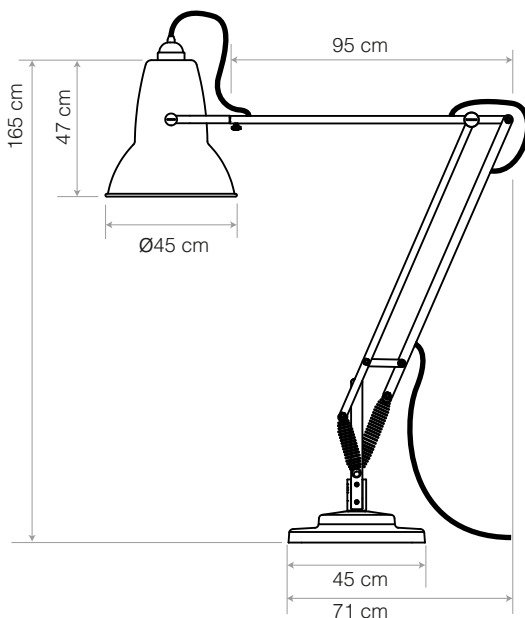

# Original 1227™ Giant Floor Lamp

**ANGLEPOISE®**  
Abandon Darkness.

Original 1227™ Giant Collection | Technical Sheet

Launched In 2005 | Designed by George Carwardine

Product	Closet RAL Reference
---------	----------------------

#### Dimensions

- Shade diameter:  $\varnothing$ 45cm
- Shade height: 47cm
- Base: 45 x 45cm
- Max horizontal reach: 165cm
- Cable length: 450cm
- Lamp Packaging (L x W x H): 98cm x 64.5cm x 184cm
- Lamp Packaged Weight: 48.6kg
- Crate Dimensions for airfreight: (L x W x H): 95cm x 60cm x 200cm
- Crate Weight for airfreight: 65kg with lamp / 15kg empty