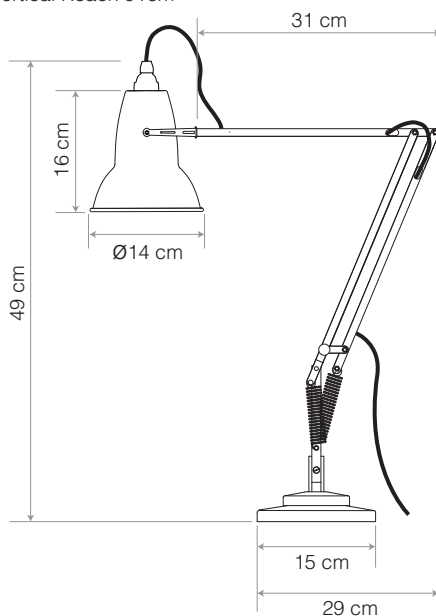

Original 1227™ Desk Lamp

Original 1227™ Collection | Technical Sheet

ANGLEPOISE®
Abandon Darkness.

Launched In 1935 | Designed by George Carwardine

Max Horizontal Reach 72cm
Max Vertical Reach 91cm

Product

Materials

- Gloss paint finish
- Aluminium Shade and arms
- Chrome plated fittings
- Cast iron base with steel cover
- Fabric cable
- IP20 rating

Dimensions

- Shade diameter: \varnothing 14cm
- Shade height: 16cm
- Max reach: 72cm (from base to shade)
- Base size: 15 x 15cm
- Cable length: 200cm
- Lamp Packaging (L x W x H): 35cm x 21.5cm x 52.5cm
- Lamp Packaged Weight: 5.6kg

Electrical

- Voltage: 220/240V, 50/60Hz
- Class II - Double insulated
- Note: Bulb weight critical for balance. Approximate bulb weight 25-60g
- Inline cable switch (30cm from product)
- Plug: 2-pin Europlug to CEE 7/16
- E27 lamp holder
- Maximum permitted bulb: 10W MAX E27
- Supplied with compatible 5.5W LED E27 bulb
 - Luminous Intensity: 600lm
 - Life: 15,000 Hours
 - Non-dimmable
 - Colour Temperature: 2700K
 - CRI (Ra): 80