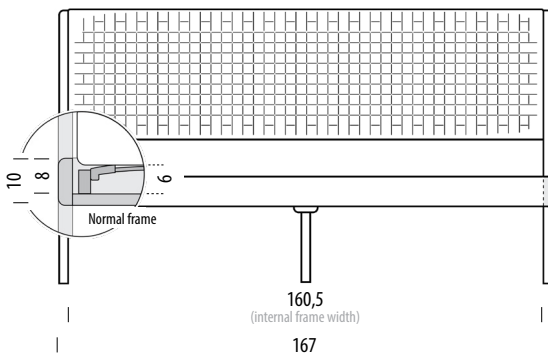

Selected options

Body

Oiled Oak
1015
White oil

Seat

Cotton webbing
2001
White

Main line flax
MLF02
Archway

Indicated materials and colours are selected by Gazzda as best-selling items. The lead time of selected options is 1-5 weeks. For an accurate lead time, please consult customer service.

For other material options, please see the Available materials section at the end of the product sheet.