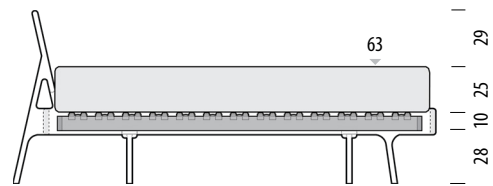

Mattress height 25 cm
Height from the floor 63 cm