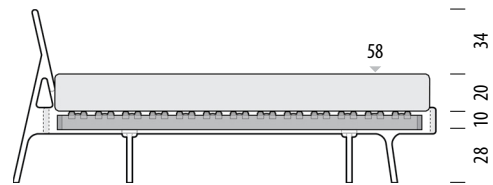

Mattress height 20 cm
Height from the floor 58 cm