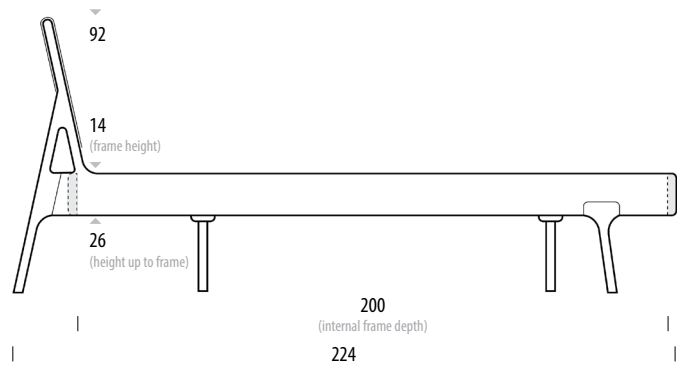

Selected options

Body

Oiled Oak
1015
White oil

Seat

Cotton webbing
2001
White

Main line flax
MLF02
Archway

Indicated materials and colours are selected by Gazzda as best-selling items. The lead time of selected options is 1-5 weeks. For an accurate lead time, please consult customer service.

For other material options, please see the Available materials section at the end of the product sheet.