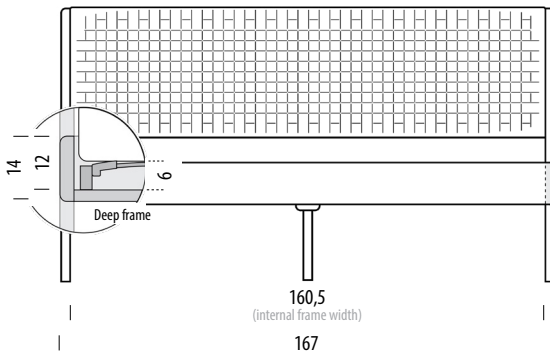

Selected options

Body

Oiled Oak
1015
White oil

Seat

Cotton webbing
2001
White

Main line flax
MLF02
Archway

Indicated materials and colours are selected by Gazzda as best-selling items. The lead time of selected options is 1-5 weeks. For an accurate lead time, please consult customer service.

For other material options, please see the Available materials section at the end of the product sheet.