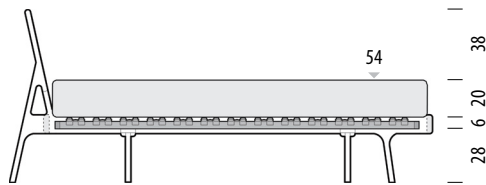

Mattress height 20 cm
Height from the floor 54 cm