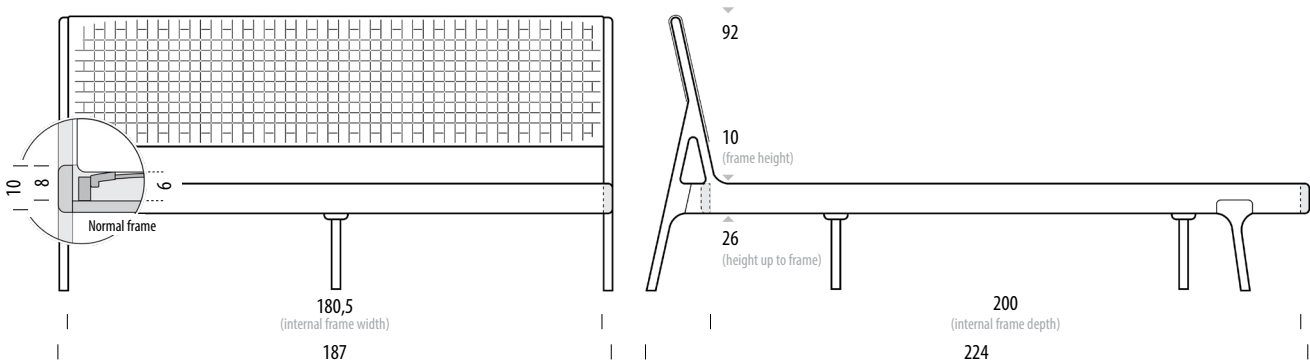

Selected options

Body

Oiled Oak
1015
White oil

Seat

Cotton webbing
2001
White

Main line flax
MLF02
Archway

Indicated materials and colours are selected by Gazzda as best-selling items. The lead time of selected options is 1-5 weeks. For an accurate lead time, please consult customer service.

For other material options, please see the Available materials section at the end of the product sheet.