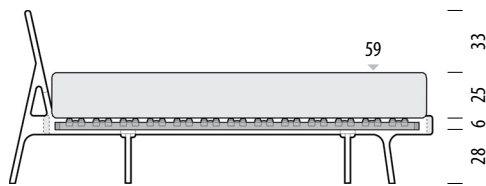

Mattress height 25 cm
Height from the floor 59 cm