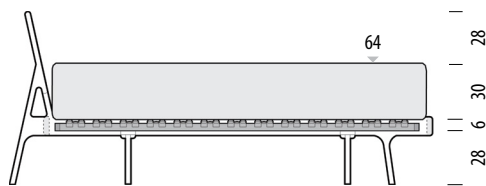

Mattress height 30 cm
Height from the floor 64 cm