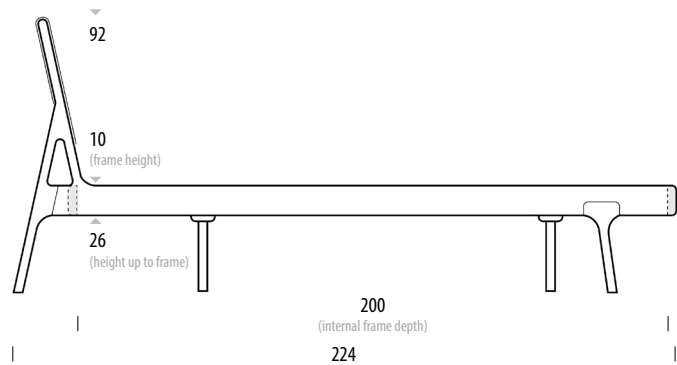

Selected options

Body

Oiled Oak
1015
White oil

Seat

Cotton webbing
2001
White

Main line flax
MLF02
Archway

Indicated materials and colours are selected by Gazzda as best-selling items. The lead time of selected options is 1-5 weeks. For an accurate lead time, please consult customer service.

For other material options, please see the Available materials section at the end of the product sheet.