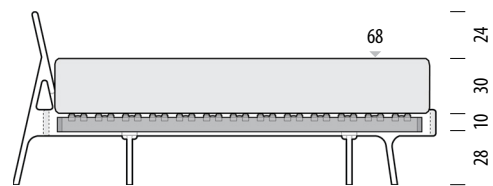

Mattress height 30 cm
Height from the floor 68 cm