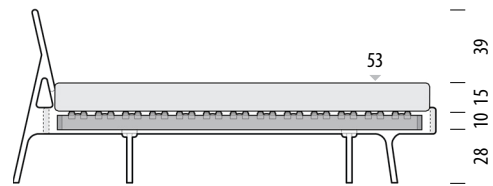

Mattress height 15 cm
Height from the floor 53 cm