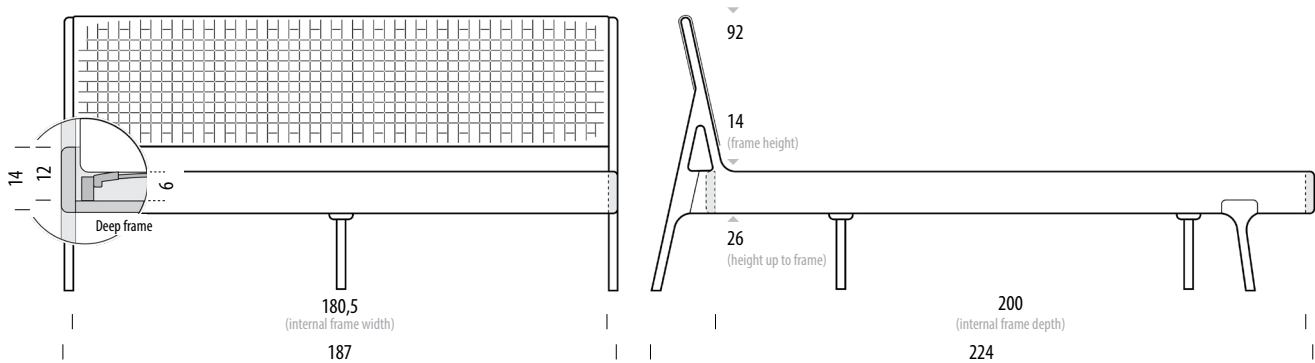

Selected options

Body

Oiled Oak
1015
White oil

Seat

Cotton webbing
2001
White

Main line flax
MLF02
Archway

Indicated materials and colours are selected by Gazzda as best-selling items. The lead time of selected options is 1-5 weeks. For an accurate lead time, please consult customer service.

For other material options, please see the Available materials section at the end of the product sheet.