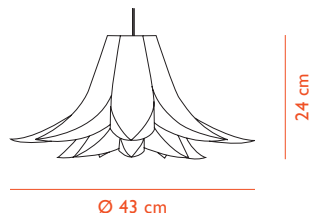

NORM 06

EU Version

normann
COPENHAGEN

Norm 06 Lamp Small - EU Version

DESCRIPTION

Norm 06 is a sculptural lamp shade with its own expression. The lamp distributes a soft, surrounding light that works well in most rooms. Hang it over a conference room table, in the lobby or as the mood setter in a restaurant.

DESIGN

Simon Karkov, 2006

MATERIAL

Lamp Shade Foil

CONSTRUCTION

All three sizes of Norm06 are self-assembly lamp shades, based on a folded socket and ring elements surrounded by 14 (small) / 21 (medium) / 28 (large) shade elements. Can be assembled without the use of tools. Assembly manual included.