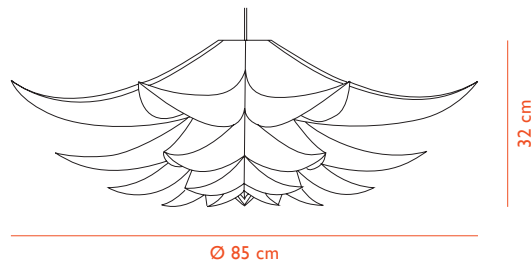

Norm 06 Lamp X-Large - US Version

DESCRIPTION

Norm 06 is a sculptural lamp shade with its own expression. The lamp distributes a soft, surrounding light that works well in most rooms. Hang it over a conference room table, in the lobby or as the mood setter in a restaurant.

DESIGN

Simon Karkov, 2006

MATERIAL

Lamp Shade Foil

CONSTRUCTION

All three sizes of Norm06 are self-assembly lamp shades, based on a folded socket and ring elements surrounded by 14 (small) / 21 (medium) / 28 (large) shade elements. Can be assembled without the use of tools. Assembly manual included.

MAINTENANCE

Norm 06 can be cleaned with a duster.

CORD

Cord with fitting can be purchased separately.

CANOPY

Canopy can be purchased separately.

DIMMABLE FUNCTION

Yes - with dimmable light source. Ensure your dimmer is compatible with LED.

COLOR