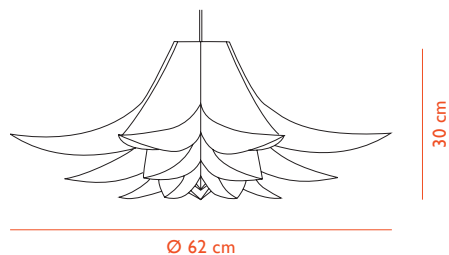

Norm 06 Lamp Large - US Version

DESCRIPTION

Norm 06 is a sculptural lamp shade with its own expression. The lamp distributes a soft, surrounding light that works well in most rooms. Hang it over a conference room table, in the lobby or as the mood setter in a restaurant.

DESIGN

Simon Karkov, 2006

MATERIAL

Lamp Shade Foil

CONSTRUCTION

All three sizes of Norm06 are self-assembly lamp shades, based on a folded socket and ring elements surrounded by 14 (small) / 21 (medium) / 28 (large) shade elements. Can be assembled without the use of tools. Assembly manual included.

MAINTENANCE

Norm 06 can be cleaned with a duster.

CORD

Cord with fitting can be purchased separately.

CANOPY

Canopy can be purchased separately.

DIMMABLE FUNCTION

Yes - with dimmable light source. Ensure your dimmer is compatible with LED.

COLOR