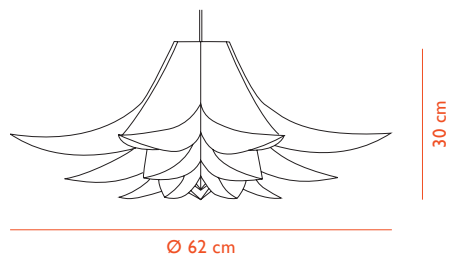

Norm 06 Lamp Large - EU Version

DESCRIPTION

Norm 06 is a sculptural lamp shade with its own expression. The lamp distributes a soft, surrounding light that works well in most rooms. Hang it over a conference room table, in the lobby or as the mood setter in a restaurant.

DESIGN

Simon Karkov, 2006

MATERIAL

Lamp Shade Foil

CONSTRUCTION

All three sizes of Norm06 are self-assembly lamp shades, based on a folded socket and ring elements surrounded by 14 (small) / 21 (medium) / 28 (large) shade elements. Can be assembled without the use of tools. Assembly manual included.

MAINTENANCE

Norm 06 can be cleaned with a duster.

CORD

Cord with fitting can be purchased separately. Art.No.: 505000.

CANOPY

Canopy can be purchased separately. Art.No.: 505011 (white).

DIMMABLE FUNCTION

Yes - with dimmable light source. Ensure your dimmer is compatible with LED.

SOCKET, CORD & CANOPY - RECOMMENDED

Art. No.: 505002, cord with fitting & canopy EU white color.

LIGHT SOURCE - RECOMMENDED

Art. No.: 504052, LED E27 EU, not dimmable

Power: 8 W

CCT: 2700 K

Output: 800 lm

Life Span: 15 000 h

CRI: ~80

COLOR