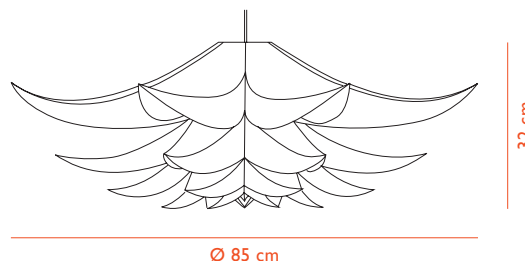

SOCKET, CORD & CANOPY - RECOMMENDED

Art. No.: 505002, cord with fitting & canopy EU white color.

LIGHT SOURCE - RECOMMENDED

Art. No.: 504052, LED E27 EU, not dimmable

Power: 8 W

CCT: 2700 K

Output: 800 lm

Life Span: 15 000 h

CRI: ~80

COLOR

Norm 06 Lamp X-Large - EU Version

DESCRIPTION

Norm 06 is a sculptural lamp shade with its own expression. The lamp distributes a soft, surrounding light that works well in most rooms. Hang it over a conference room table, in the lobby or as the mood setter in a restaurant.