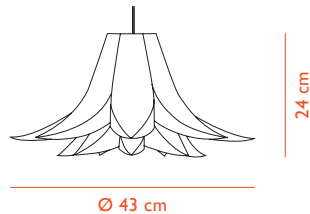

CRI: ~ 80

COLOR

NORM 06

US Version

normann
COPENHAGEN

Norm 06 Lamp Small - US Version

DESCRIPTION

Norm 06 is a sculptural lamp shade with its own expression. The lamp distributes a soft, surrounding light that works well in most rooms. Hang it over a conference room table, in the lobby or as the mood setter in a restaurant.