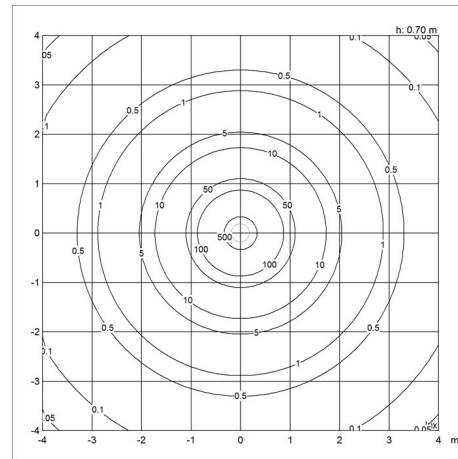

Product family

AJ Table

AJ Floor

AJ Wall

AJ 50 Wall

AJ Mini Table

Light distribution diagrams

Cartesian

Isolux

Polar

Data specifications

Colour	White	Length	370
Width	370	Height	181
Built-in Height	-	IP class	20
Class	I	Net Weight	1.9
Standby (W)	>0,5	Power Factor (P = 100 % / P = 50 %)	-
Inrush Current	5 A / 50 μ s	Light source	LED 2700K 16W
Kelvin	2700	CRI	90
SDCM	3	Lumen	1100
Watt	16	Efficacy	69
Light control	Dali	Min. Dim Level (%)	1
UGR Transversal / Axial	16.9/16.9	L80B50 (hours)	>50000
Driver life	50000		