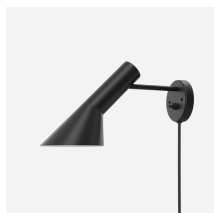

Product info

Information

The white version is supplied with a white cable and the black version is supplied with a black cable. Compatible with leading and trailing edge mains dimmers. Please note that low power consumption on some products can affect dimming properties.

Mounting

Suspension type: Cable 2x0,75mm². Canopy: Yes. Cable length: 4m.

Finish

White or black, wet painted.

Materials

Shades: Spun aluminium. Rings: Steel. Diffuser: Frosted acrylic

Sizes and weights

Width x Height x Length (mm) | 370 x 181 x 370 Max 1.9 kg | 500 x 225 x 500 Max 5.8 kg | 250 x 115 x 250 Max 2.4 kg

Class

Ingress protection IP20. Electric shock protection I w/ ground.

Light source

LED 2700K 16W
Lumen: 1100

Information

The white version is supplied with a white cable and the black version is supplied with a black cable. Compatible with leading and trailing edge mains dimmers. Please note that low power consumption on some products can affect dimming properties.

Product family

AJ Wall