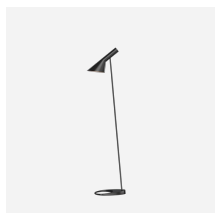

Product info

Information

The white version is supplied with a white cable and the black version is supplied with a black cable. Compatible with leading and trailing edge mains dimmers. Please note that low power consumption on some products can affect dimming properties.

Mounting

Suspension type: Cable 2x0,75mm². Canopy: Yes. Cable length: 4m.

Finish

White or black, wet painted.

Materials

Shades: Spun aluminium. Rings: Steel. Diffuser: Frosted acrylic

Sizes and weights

Width x Height x Length (mm) | 370 x 181 x 370 Max 1.9 kg | 500 x 225 x 500 Max 5.8 kg | 250 x 115 x 250 Max 2.4 kg

Class

Ingress protection IP20. Electric shock protection I w/ ground.

Light source

LED 2700K 16W
Lumen: 1100

Information

The white version is supplied with a white cable and the black version is supplied with a black cable. Compatible with leading and trailing edge mains dimmers. Please note that low power consumption on some products can affect dimming properties.

Product family

AJ Floor