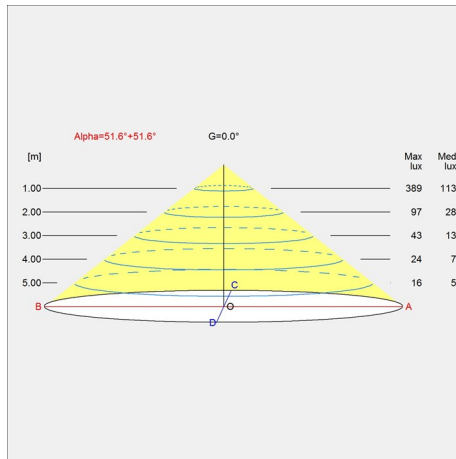

Product family

AJ Table

AJ Floor

AJ Wall

AJ 50 Wall

AJ Mini Table

Light distribution diagrams

Cartesian

Isolux

Polar

Data specifications

Colour	White	Length	370
Width	370	Height	181
Built-in Height	-	IP class	20
Class	I	Net Weight	1.9
Standby (W)	>0,5	Power Factor (P = 100 % / P = 50 %)	-
Inrush Current	5 A / 50 μ s	Light source	LED 2700K 16W
Kelvin	2700	CRI	90
SDCM	3	Lumen	1100
Watt	16	Efficacy	69
Light control	Dali	Min. Dim Level (%)	1
UGR Transversal / Axial	16.9/16.9	L80B50 (hours)	>50000
Driver life	50000		