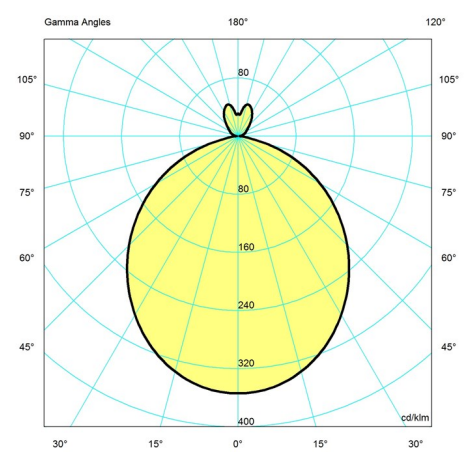

Product family

AJ Table

AJ Floor

AJ Wall

AJ 50 Wall

AJ Mini Table

Light distribution diagrams

Cartesian

Isolux

Polar

Data specifications

Colour	White	Length	370
Width	370	Height	181
Built-in Height	-	IP class	20
Class	I	Net Weight	1.9
Standby (W)	>0,5	Power Factor (P = 100 % / P = 50 %)	-
Inrush Current	5 A / 50 μ s	Light source	LED 2700K 16W
Kelvin	2700	CRI	90
SDCM	3	Lumen	1100
Watt	16	Efficacy	69
Light control	Dali	Min. Dim Level (%)	1
UGR Transversal / Axial	16.9/16.9	L80B50 (hours)	>50000
Driver life	50000		