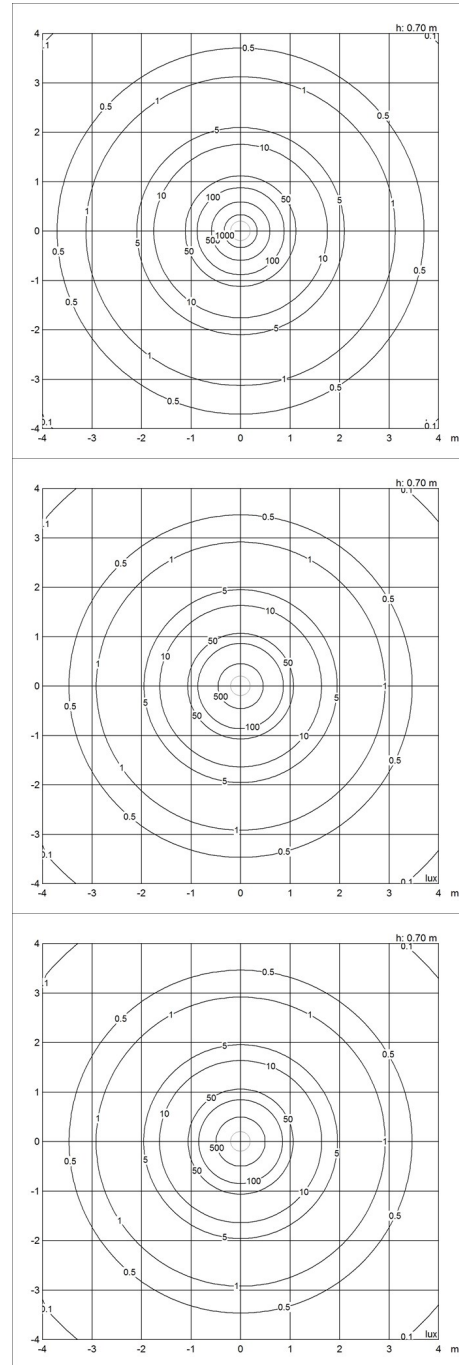

### Sizes and weights

Width x Height x Length (mm) | 550 x 660 x 550 Max 5.5 kg | 175 x 210 x 175 Max 0.6 kg | 250 x 300 x 250 Max 1.0 kg | 400 x 480 x 400 Max 4.0 kg

### Light source

1x100W E27

# Light distribution diagrams

Cartesian

Isolux

Polar