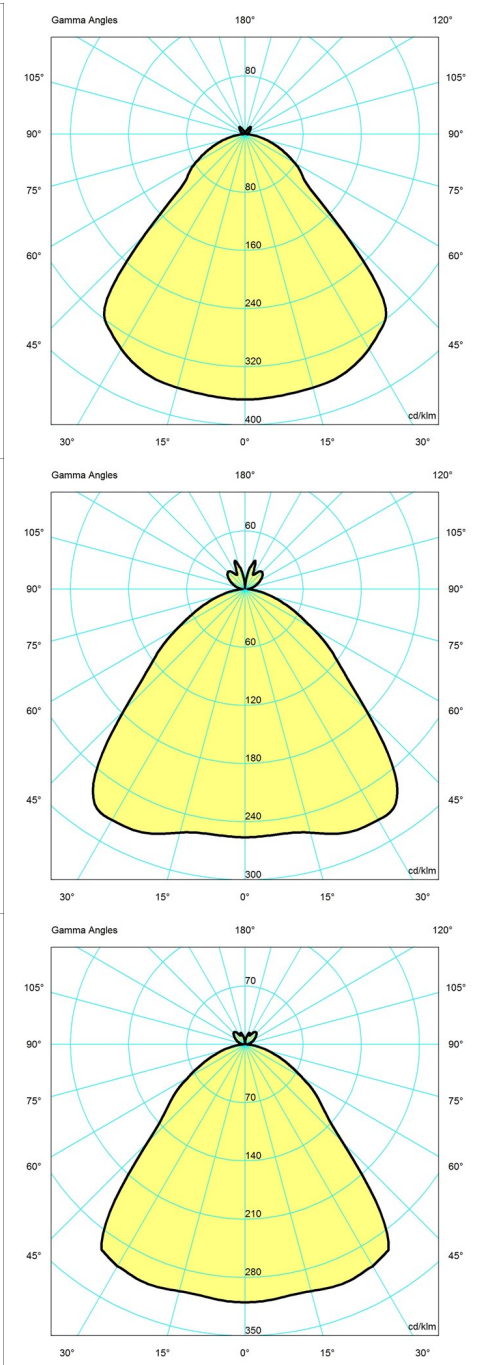

### Mounting

Suspension type: Cable 2x0,75mm<sup>2</sup> (Ø175/250) Cable 2x1,00mm<sup>2</sup> (Ø400 E27) Cable 2x1,5mm<sup>2</sup> (Ø400 LED). Cable 2x0,75mm<sup>2</sup> with wire (Ø550). Canopy: Yes. LED canopy contains driver. Cable length: 3m (Ø175/250/400 (E27)), 4m (Ø400 (LED)/Ø550).

### Sizes and weights

Width x Height x Length (mm) | 550 x 660 x 550 Max 5.5 kg | 175 x 210 x 175 Max 0.6 kg | 250 x 300 x 250 Max 1.0 kg | 400 x 480 x 400 Max 4.0 kg

# Light distribution diagrams

Cartesian

Isolux

Polar

## Data specifications

Colour	White	Length	400
Width	400	Height	480
Built-in Height	-	IP class	20
Class	II	Net Weight	2.4
Standby (W)	-	Power Factor (P = 100 % / P = 50 %)	-
Inrush Current	-	Light source	1x100W E27
Kelvin	-	CRI	-
SDCM	-	Lumen	-
Watt	-	Efficacy	-
Light control	-	Min. Dim Level (%)	-
UGR Transversal / Axial	17.8/17.8	L80B50 (hours)	-
Driver life	-		