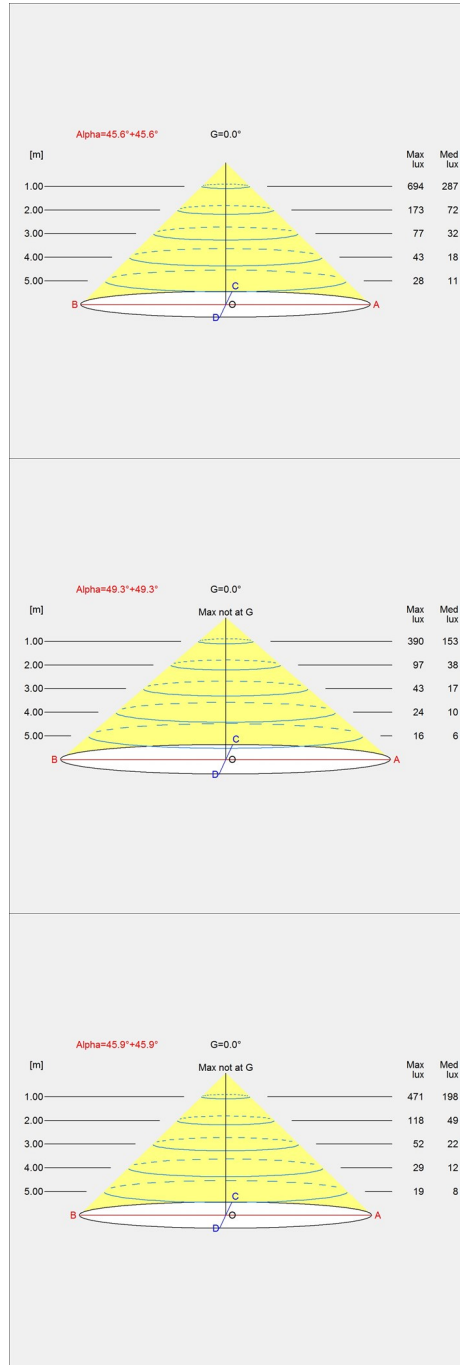

### Sizes and weights

Width x Height x Length (mm) | 550 x 660 x 550 Max 5.5 kg | 175 x 210 x 175 Max 0.6 kg | 250 x 300 x 250 Max 1.0 kg | 400 x 480 x 400 Max 4.0 kg

### Light source

1x100W E27

# Light distribution diagrams

Cartesian

Isolux

Polar

## Data specifications

Colour	White	Length	400
Width	400	Height	480
Built-in Height	-	IP class	20
Class	II	Net Weight	2.4
Standby (W)	-	Power Factor (P = 100 % / P = 50 %)	-
Inrush Current	-	Light source	1x100W E27
Kelvin	-	CRI	-
SDCM	-	Lumen	-
Watt	-	Efficacy	-
Light control	-	Min. Dim Level (%)	-
UGR Transversal / Axial	17.8/17.8	L80B50 (hours)	-
Driver life	-		