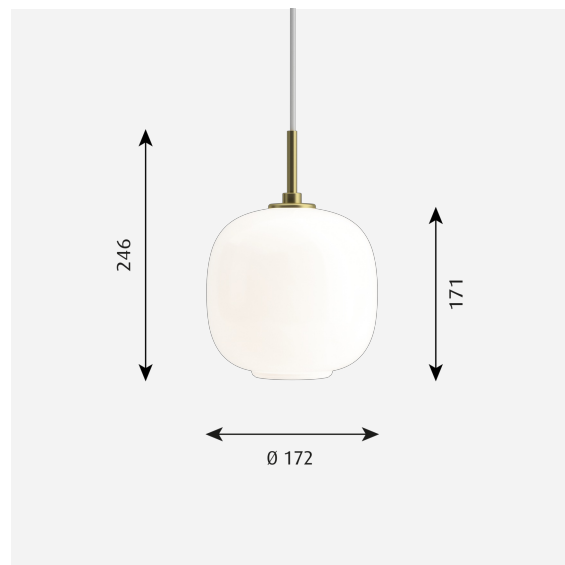

Product info

Environmental Product Specification

This product is compliant with the requirements contained in the European Directives, RoHS Directive 2011/65 and 2015/863. This product is designed so that 100% of the product can be disassembled and reused.

Information

Please note that the brass surfaces are untreated. This means that the surface will change over time and develop a patina.

Mounting

Cable Ø 175/Ø 250: 3x0,75mm². Ø 370 (E27): 3x1mm². Ø 370 (LED): 2x0,75mm² & Wire. Canopy: Yes. LED canopy contains driver. Cable length: E27: 4.4m. LED: 4m.

Finish

Glossy white opal glass. Brushed brass, untreated.

Materials

Shade: Mouth-blown polished white opal glass. Pendant fitting: Untreated brushed brass, will patinate.

Sizes and weights

Width x Height x Length (mm) | 250 x 328 x 250 Max 2.0 kg | 370 x 448 x 370 Max 5.2 kg | 175 x 246 x 175 Max 1.3 kg

Class

Ingress protection IP20. Electric shock protection I w. Ground.

Light source

1x20W E14

Information

Please note that the brass surfaces are untreated. This means that the surface will change over time and develop a patina.