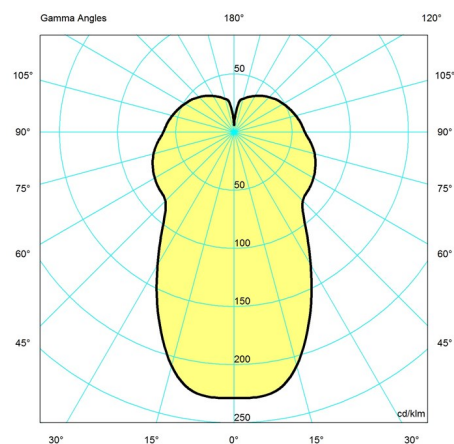

Polar

Spare parts & accessories

Product	Variant number
Canopy White 2-part tophat ©	5749329034
VL45 Radio Ø250 Pendant glass opal	5741099304
VL45 Radio Ø370 Pendant glass opal	5741099317
VL45 RADIO 250 E27 SUSPENSION	5741099320
VL45 RADIO 370 E27 SUSPENSION	5741099333
VL45 RADIO 175 SUSPENSION	5741100183
VL45 Radio Pendant Ø370 glass opal LED/V3	5741100866

Data specifications

Colour	Brass/glossy opal glass	Length	175
Width	175	Height	246
Built-in Height	-	IP class	20
Class	I	Net Weight	1.3
Standby (W)	-	Power Factor (P = 100 % / P = 50 %)	-