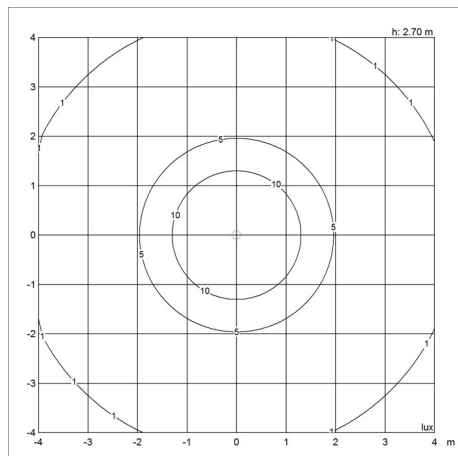

Light distribution diagrams

Isolux

Spare parts & accessories

Product	Variant number
Canopy White 2-part tophat ©	5749329034
VL45 Radio Ø250 Pendant glass opal	5741099304
VL45 Radio Ø370 Pendant glass opal	5741099317
VL45 RADIO 250 E27 SUSPENSION	5741099320
VL45 RADIO 370 E27 SUSPENSION	5741099333
VL45 RADIO 175 SUSPENSION	5741100183
VL45 Radio Pendant Ø370 glass opal LED/V3	5741100866

Data specifications

Colour	Brass/glossy opal glass	Length	175
Width	175	Height	246
Built-in Height	-	IP class	20
Class	I	Net Weight	1.3
Standby (W)	-	Power Factor (P = 100 % / P = 50 %)	-