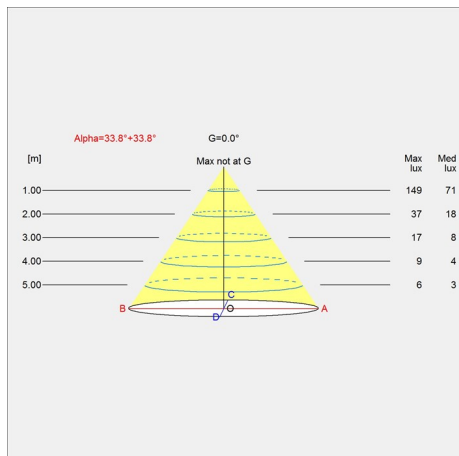

Light distribution diagrams

Cartesian