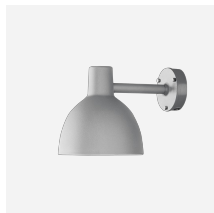

# Toldbod Pendant

Toldbod Pendant - 5741101551

The pendant emits soft downwards directed light. The matt, white-painted inside of the elliptical shade helps to assure even distribution of the light.

**Original Coffee,  
Copenhagen**

### Mounting

Suspension type: Cable 2x0,75mm<sup>2</sup> . Ø400/Ø550: Cable and wire. Cable length: 3m. (Ø120/Ø170). 4m. (Ø250/Ø400/Ø550). Canopy: Yes. Black and white cords.

### Materials

Shade: Spun aluminium. Ø120 reflector: Spun white matt coated aluminium. Ø400/Ø550 diffuser: Matt acrylic

## Product family

Toldbod 290 Post

Toldbod 290 LED Upgrade Kit

Toldbod 155/220 Glass Pendant

Toldbod 220/290 Wall

Toldbod 155 Bollard

Toldbod 155 Wall