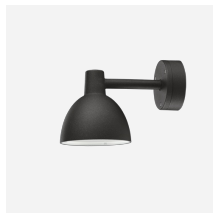

# Toldbod Pendant

Toldbod Pendant - 5741101551

The pendant emits soft downwards directed light. The matt, white-painted inside of the elliptical shade helps to assure even distribution of the light.

**Original Coffee,  
Copenhagen**

### Materials

Shade: Spun aluminium. Ø120 reflector: Spun white matt coated aluminium. Ø400/Ø550 diffuser: Matt acrylic

## Product family

Toldbod 290 Post

Toldbod 290 LED Upgrade Kit

Toldbod 155/220 Glass Pendant

Toldbod 220/290 Wall

Toldbod 155 Bollard

Toldbod 155 Wall