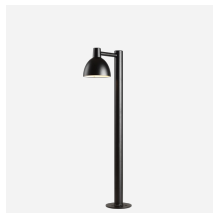

# Toldbod Pendant

Toldbod Pendant - 5741101551

The pendant emits soft downwards directed light. The matt, white-painted inside of the elliptical shade helps to assure even distribution of the light.

**Original Coffee,  
Copenhagen**

### Materials

Shade: Spun aluminium. Ø120 reflector: Spun white matt coated aluminium. Ø400/Ø550 diffuser: Matt acrylic

## Product family

Toldbod 290 Post

Toldbod 290 LED Upgrade Kit

Toldbod 155/220 Glass Pendant

Toldbod 220/290 Wall

Toldbod 155 Bollard

Toldbod 155 Wall