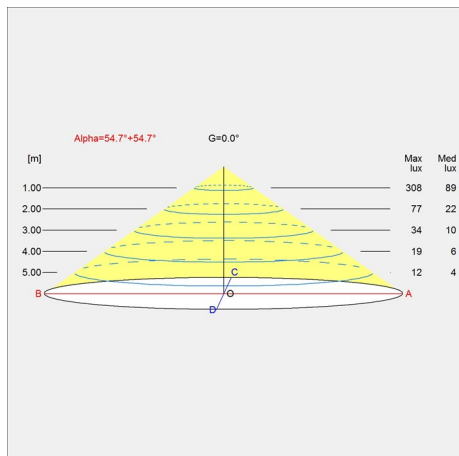

Light distribution diagrams

Cartesian