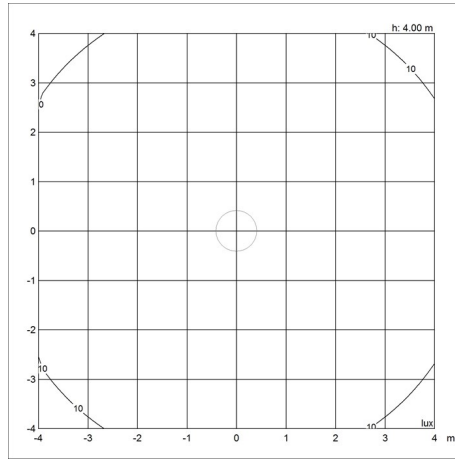

Light distribution diagrams

Isolux

Spare parts & accessories

Product

Variant number

Canopy White 2-part tophat ©	5749329034
Canopy Black 2-part tophat©	5749329021
Enigma Pendant shade Ø120 w/bush. white	5741086786
Enigma Pendant shade Ø210 white	5741086799
Enigma Pendant shade Ø310 white	5741086809
Enigma Pendant shade Ø422 white	5741086812
Enigma Pendant shade Ø545 white	5741087099
Enigma Pendant shade Ø120 w/bush. black	5741088878
Enigma Pendant shade Ø210 black	5741088881
Enigma Pendant shade Ø310 black	5741088894
Enigma Pendant shade Ø422 black	5741088904
Enigma Pendant shade Ø545 black	5741088917
Enigma Pendant shade Ø680 black	5741088920
Enigma Pendant shade Ø825 black	5741088933
Enigma Pendant shade Ø680 white	5741088946
Enigma Pendant shade Ø825 white	5741088959

Data specifications

Colour

Black

Length

825