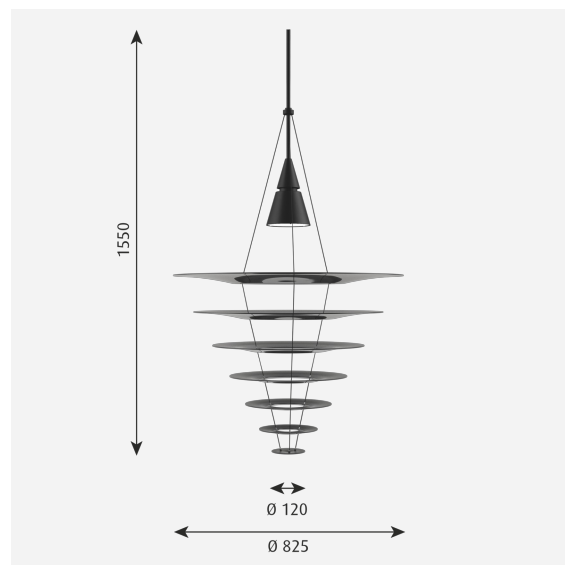

Product info

Mounting

Suspension type: Cable 2x0,75mm² & wire. Canopy: Yes. Cable length: 4m.

Finish

Aluminium coloured or black wet painted, aluminium. Shades: White or black acrylic.

Materials

Cone and pendant tube: Wet painted aluminium. Wire: Stainless steel. Shades: Acrylic.

Sizes and weights

Width x Height x Length (mm) | 825 x 5500 x 825 Max 10.1 kg

Class

Ingress protection IP20. Electric shock protection I w. ground.

Light source

LED 3000K 57W

Lumen: 3401

Product family