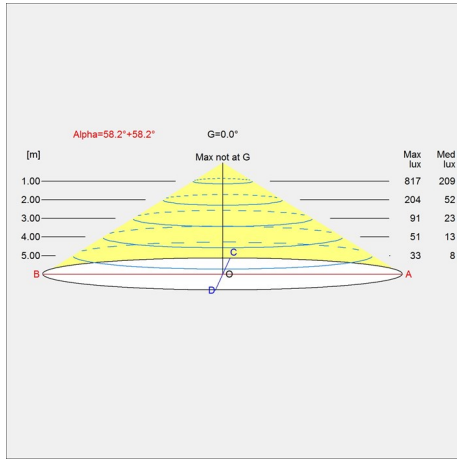

Light distribution diagrams

Cartesian