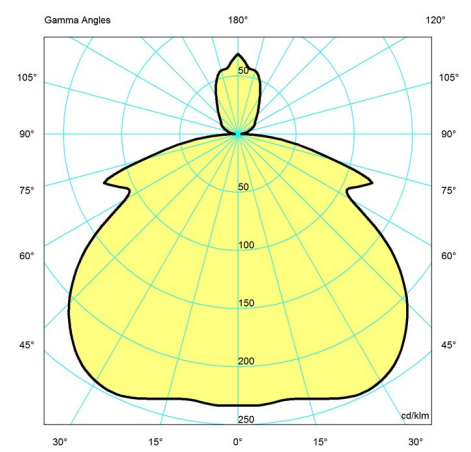

Polar

Spare parts & accessories

Product

Variant number

Canopy White 2-part tophat ©	5749329034
Canopy Black 2-part tophat©	5749329021
Enigma Pendant shade Ø120 w/bush. white	5741086786
Enigma Pendant shade Ø210 white	5741086799
Enigma Pendant shade Ø310 white	5741086809
Enigma Pendant shade Ø422 white	5741086812
Enigma Pendant shade Ø545 white	5741087099
Enigma Pendant shade Ø120 w/bush. black	5741088878
Enigma Pendant shade Ø210 black	5741088881
Enigma Pendant shade Ø310 black	5741088894
Enigma Pendant shade Ø422 black	5741088904
Enigma Pendant shade Ø545 black	5741088917
Enigma Pendant shade Ø680 black	5741088920
Enigma Pendant shade Ø825 black	5741088933
Enigma Pendant shade Ø680 white	5741088946
Enigma Pendant shade Ø825 white	5741088959

Data specifications

Colour

Black

Length

825