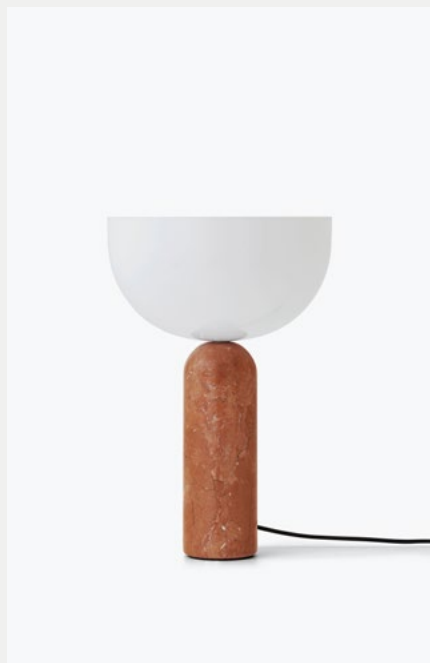

Variant Breccia Pernice Marble
Item No 20413
EAN No 5712826204139