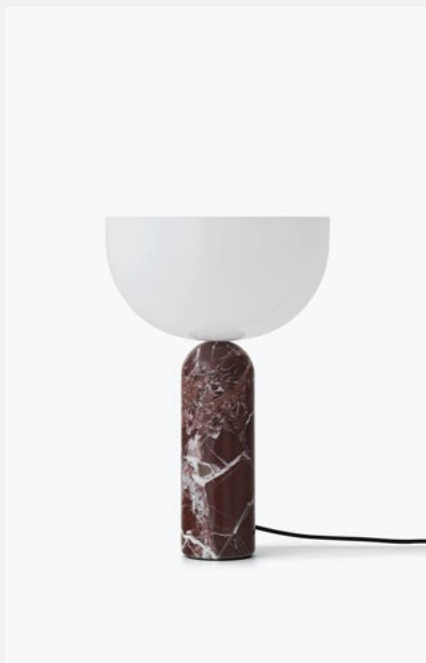

Kizu Table Lamp Large

Lars Tornøe

Composed of two bold sculptural forms, the Kizu Table Lamp displays a weightless balancing act. The illusion of gravity creates a tension within the piece, while its curved forms initiate a calming effect. This kissing point of material and function creates an object in perfect harmony.

Specifications

Product Name
Kizu Table Lamp Larg

Designer
Lars Tornøe

Category
Lighting

Type
Table Lamp

Year
2015

Material
Marble and acrylic

Colour/Variant
White Marble, Black Marble, Gris du Marais Marble, Breccia
Pernice Marble, Rosso Levanto Marble

Variant Rosso Levanto Marble
Item No 20414
EAN No 5712826204146