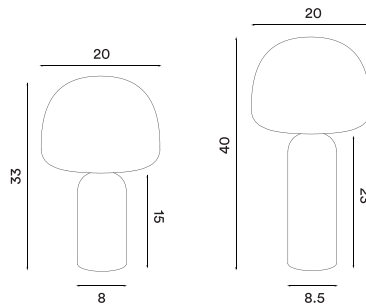

Kin table

Kin table H33
– Item no. 761

Kin table H40
– Item no. 760

Product type: Table lamp
Design: Morten & Jonas, 2023
Shade material: Glass
Shade colour: Opal white matt
Body material: Dark Emperor marble stone
Body colour: Mixed brown marble
Wire: Black silk, 200 cm (with dimmer switch)
Bulb: Integrated and dimmable LED 8 W, 800 lm, 2700 K, CRI > 90
Voltage: 220V - 240V - 50/60Hz
Net weight: 3.0 kg (H33), 4.4kg (H40)
Minimum order size: 2
Spare part available: Glass shade

Dimensions and light direction:

Light source included:

LED 8 W - Energy class: E