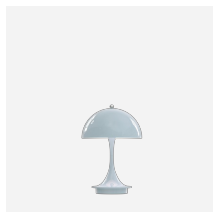

Panthella Portable V2