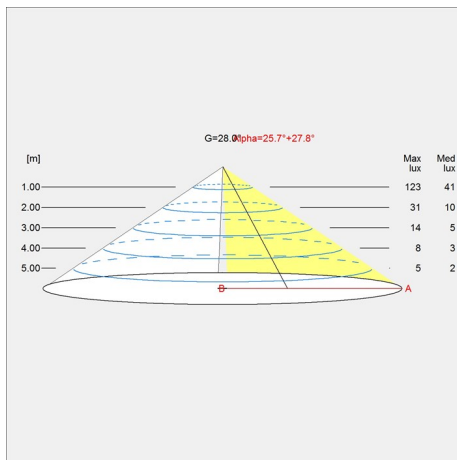

Design

Verner Panton

Weight

Min: 1.18 kg Max: 1.18 kg

Finish

Black, Brass metallised, Coral, Grey opal acryl, High lustre chrome plated, Orange, Pale blue, Pale rose, White, White opal acryl

Light distribution diagrams

Cartesian