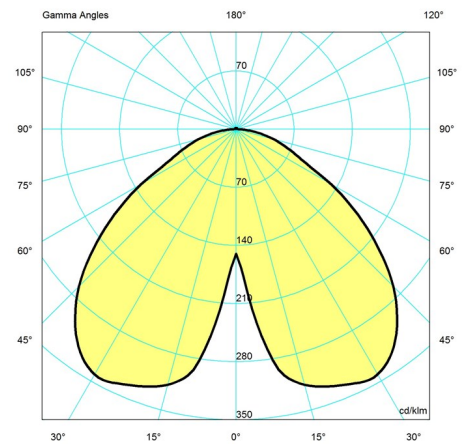

Polar

Spare parts & accessories