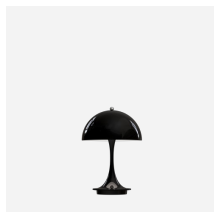

Panthella Portable Metal