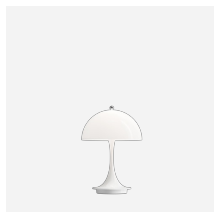

Product family

Panthella Portable