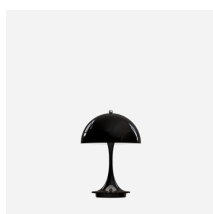

Panthella Table 320

Panthella Table 320 - 5744167178

The fixture emits a soft, comfortable, glare-free, light. The metal-shade versions direct the light directly downward, creating a pleasant illumination due to the inner white-painted shade and the reflection from the trumpet-shaped stem. The opal acrylic produces a diffused, comfortable light due to the translucent shade, the downward reflection from the inner shade, and the reflection from the trumpet-shaped stem.

Product info

Information

White cord on white opal and metallised brass versions. Black cord on grey opal and chrome versions.

Mounting

Cord type: Plastic cord with plug. Cord length: 2.5 m. Light control: On/off switch on cord. Diffuser with bajonet lock.

Finish

White opal acrylic shade with white stand. Grey opal acrylic shade with high-luster chrome stand. High-luster chrome shade and stand. Brass metallised shade and stand.

Materials

Shade: Injection-molded acrylic or deep-drawn steel. Base and housing: Cast aluminum. Diffuser: Injection-molded opal pmma.

White cord on white opal and metallised brass versions. Black cord on grey opal and chrome versions.

Product family

Panthella Table

Panthella Floor

Panthella MINI

Panthella Portable

Panthella Portable Metal