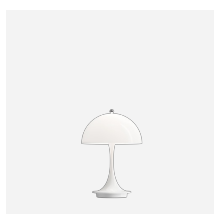

Panthella Table 320

Panthella Table 320 - 5744167178

The fixture emits a soft, comfortable, glare-free, light. The metal-shade versions direct the light directly downward, creating a pleasant illumination due to the inner white-painted shade and the reflection from the trumpet-shaped stem. The opal acrylic produces a diffused, comfortable light due to the translucent shade, the downward reflection from the inner shade, and the reflection from the trumpet-shaped stem.

Product info

Information

White cord on white opal and metallised brass versions. Black cord on grey opal and chrome versions.

Mounting

Cord type: Plastic cord with plug. Cord length: 2.5 m. Light control: On/off switch on cord. Diffuser with bajonet lock.

Finish

White opal acrylic shade with white stand. Grey opal acrylic shade with high-luster chrome stand. High-luster chrome shade and stand. Brass metallised shade and stand.

Materials

Shade: Injection-molded acrylic or deep-drawn steel. Base and housing: Cast aluminum. Diffuser: Injection-molded opal pmma.

White cord on white opal and metallised brass versions. Black cord on grey opal and chrome versions.

Product family

Panthella Table

Panthella Floor

Panthella MINI

Panthella Portable

Panthella Portable Metal