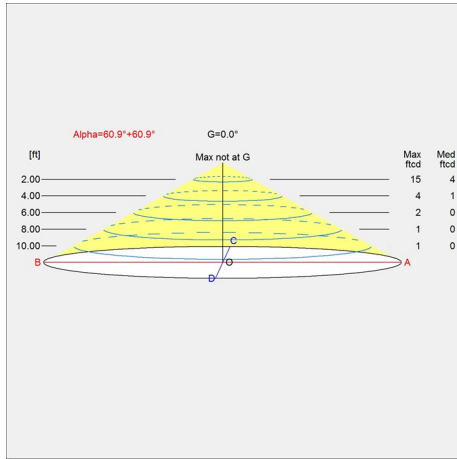

Light distribution diagrams

Cartesian