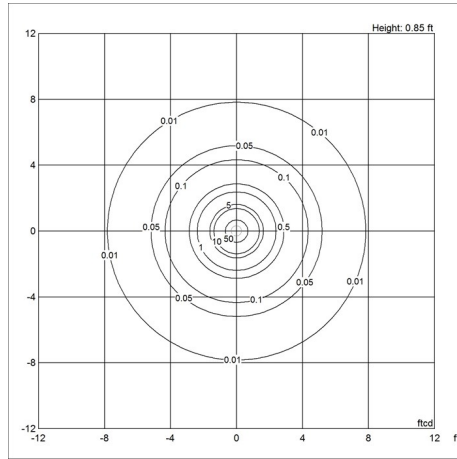

Light distribution diagrams

Isolux

Spare parts & accessories

Product	Variant number
Panthea Table 320 diffuser	5744167592
Panthea Table 320 bayonet base	5744167602
Panthea Table 320 shade opal	5744167615
Panthea Table 320 shade brass PVD	5744167628
Panthea Table 320 shade chrome	5744167631
Panthea Table 320 top nut chrome	5744167644
Panthea Table 320 top nut brass PVD	5744167657
Panthea Table 320 shade opal grey	5744168041

Data specifications

Colour	Brass metallised	Length	320
Width	320	Height	438
Built-in Height	-	IP class	-
Class	II	Net Weight	1.5
Standby (W)	-	Power Factor (P = 100 % / P = 50 %)	-