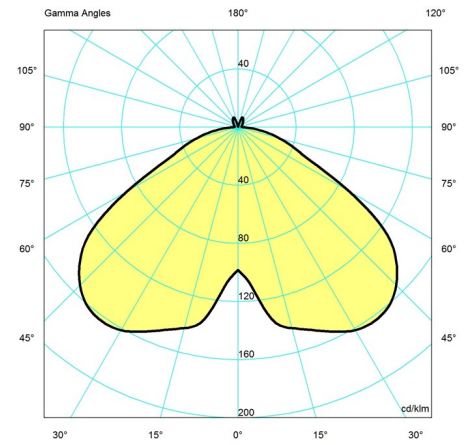

Polar

Spare parts & accessories

Product	Variant number
Panthea Table 320 diffuser	5744167592
Panthea Table 320 bayonet base	5744167602
Panthea Table 320 shade opal	5744167615
Panthea Table 320 shade brass PVD	5744167628
Panthea Table 320 shade chrome	5744167631
Panthea Table 320 top nut chrome	5744167644
Panthea Table 320 top nut brass PVD	5744167657
Panthea Table 320 shade opal grey	5744168041

Data specifications

Colour	Brass metallised	Length	320
Width	320	Height	438
Built-in Height	-	IP class	-
Class	II	Net Weight	1.5
Standby (W)	-	Power Factor (P = 100 % / P = 50 %)	-