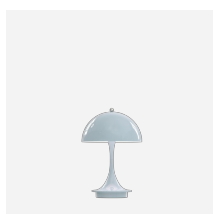

Panthella Table 320

Panthella Table 320 - 5744167178

The fixture emits a soft, comfortable, glare-free, light. The metal-shade versions direct the light directly downward, creating a pleasant illumination due to the inner white-painted shade and the reflection from the trumpet-shaped stem. The opal acrylic produces a diffused, comfortable light due to the translucent shade, the downward reflection from the inner shade, and the reflection from the trumpet-shaped stem.

Product info

Information

White cord on white opal and metallised brass versions. Black cord on grey opal and chrome versions.

Mounting

Cord type: Plastic cord with plug. Cord length: 2.5 m. Light control: On/off switch on cord. Diffuser with bajonet lock.

Finish

White opal acrylic shade with white stand. Grey opal acrylic shade with high-luster chrome stand. High-luster chrome shade and stand. Brass metallised shade and stand.

Materials

Shade: Injection-molded acrylic or deep-drawn steel. Base and housing: Cast aluminum. Diffuser: Injection-molded opal pmma.

White cord on white opal and metallised brass versions. Black cord on grey opal and chrome versions.

Product family

Panthella Table

Panthella Floor

Panthella MINI

Panthella Portable

Panthella Portable Metal