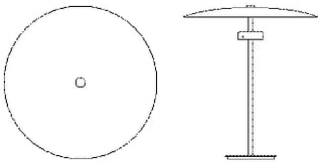

**The parcel's measurements**  
The parcel's measurements 1: 0.04 m<sup>3</sup>, 3.0 kg  
(D 18.0 cm, W 47.0 cm, H 47.0 cm)

20-129-04

Reflection Floor Lamp

**Energy classification**  
G

**Shade Width**  
40 cm

**Base width**  
22 cm

**Diameter**  
40 cm

**Height**  
140.5 cm

**Cord**  
3 m Black Textile cord

**LED**  
Yes

**Dimmable**  
Yes, dimmable in predefined steps

**Light source included**  
Yes

**Burning hours**  
62000 h

**Lumen**  
732 lm

**Kelvin**  
2700 k

**Replaceable lightsource**  
Yes

**Energy classification**  
G

**The parcel's measurements**  
The parcel's measurements 1: 0.12 m<sup>3</sup>, 8.0 kg  
(D 147.0 cm, W 27.0 cm, H 29.0 cm)

20-129-03

Reflection Table Lamp

**Height**  
45.5 cm

**Diameter**  
40 cm

**The parcel's measurements**  
The parcel's measurements 1: 0.08 m<sup>3</sup>, 4.5 kg  
(D 76.0 cm, W 20.0 cm, H 52.0 cm)

20-129-01