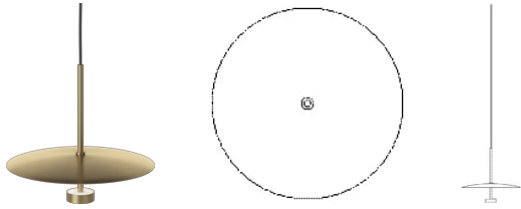

## Specifications

Made in	Energy classification	Shade Width	Diameter	Height	Cord
Poland	G	40 cm	40 cm	36.5 cm	3 m Black Textile cord
LED	Dimmable	Light source included	Burning hours	Lumen	Kelvin
Yes	Yes, dimmable in predefined steps	Yes	62000 h	732 lm	2700 k
Replaceable lightsource	Energy classification	The parcel's measurements			
Yes	G	The parcel's measurements 1: 0.05 m <sup>3</sup> , 3.0 kg (D 47.0 cm, W 47.0 cm, H 21.0 cm)			

20-129-02

Reflection Wall Lamp

**Energy classification**  
G

**Shade Width**  
40 cm

**Diameter**  
40 cm

**Height**  
9 cm

**Cord**  
3 m Black Textile cord

**LED**  
Yes

**The parcel's measurements**  
The parcel's measurements 1: 0.04 m<sup>3</sup>, 3.0 kg  
(D 18.0 cm, W 47.0 cm, H 47.0 cm)

20-129-04

Reflection Floor Lamp

**Energy classification**  
G

**Shade Width**  
40 cm

20-129-03

Reflection Table Lamp

**Height**  
45.5 cm

**Diameter**  
40 cm

**The parcel's measurements**  
The parcel's measurements 1: 0.08 m<sup>3</sup>, 4.5 kg  
(D 76.0 cm, W 20.0 cm, H 52.0 cm)

20-129-01