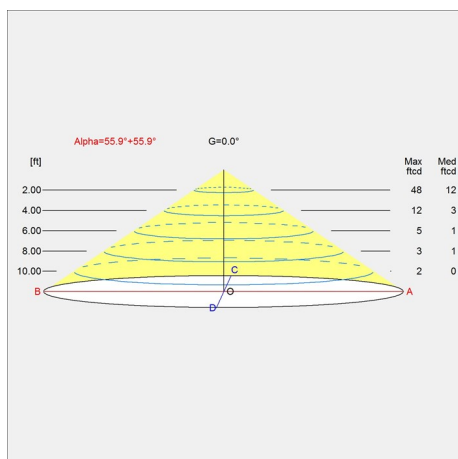

Product family

Keglen

Keglen Table

Keglen Wall

Light distribution diagrams

Cartesian

Isolux

Polar