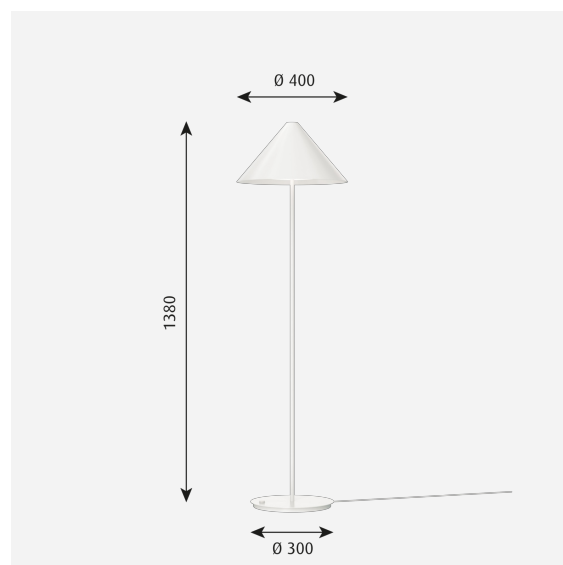

Product info

Information

An integrated memory function ensures that the lamp will return to its latest adjusted lumen output when power has been removed and restored.

Mounting

Cord type: Plastic. Cord length: 2.3 m. Switch: On the base. Stepless dimming. Adapter: External with plug.

Finish

Black or white, matt, wet-painted.

Materials

Shade: Spun aluminum. Diffusor: Injection-molded PC. Base: Die cast aluminum. Stem: Machined aluminum.

Sizes and weights

Width x Height x Length (mm) | 400 x 1380 x 400 Max 7.0 kg

Class

Ingress protection IP20. Class II.

Light source

LED 2700-2000K D2W 8.5W

Lumen: 541

Information

An integrated memory function ensures that the lamp will return to its latest adjusted lumen output when power has been removed and restored.

Product family