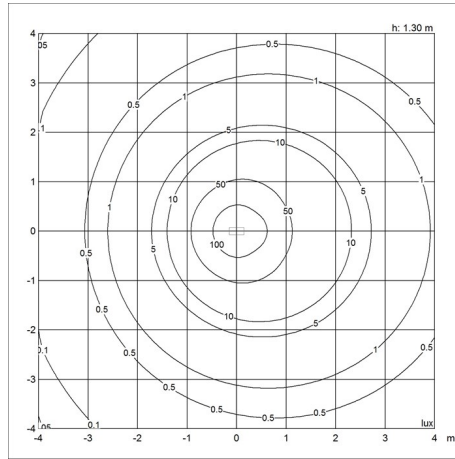

Product family

AJ Mini Table

AJ Royal

AJ Table

AJ Wall

AJ 50 Wall

Light distribution diagrams

Cartesian

Isolux

Polar

Spare parts & accessories

Product	Variant number
Foot switch On/Off black	5717000000
Foot switch On/Off white	5717000013

Data specifications

Colour	Light grey	Length	-
Width	275	Height	1300
Built-in Height	-	IP class	20
Class	II	Net Weight	3.4
Standby (W)	-	Power Factor (P = 100 % / P = 50 %)	-
Inrush Current	-	Light source	1x20W E27
Kelvin	-	CRI	-
SDCM	-	Lumen	-