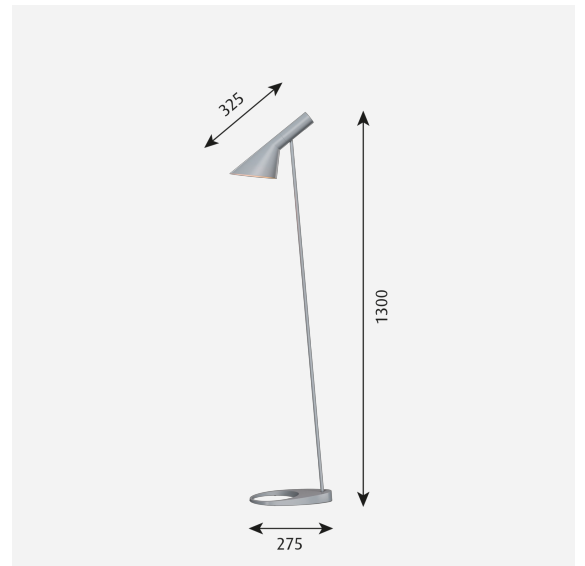

AJ Floor

AJ Floor - 5744169723

The fixture emits downward directed light. The angle of the shade can be adjusted to optimize light distribution. The shade is painted white on the inside to ensure a soft comfortable light.

Class

Ingress protection IP20. Electric shock protection II.

Light source

1x20W E27-
Max. diameter: 55 mm

Information

The white version is supplied with a white cable. The other versions are supplied with a black cable.

Product family

AJ Mini Table

AJ Royal

AJ Table

AJ Wall

AJ 50 Wall

Light distribution diagrams

Cartesian

Isolux

Polar

Spare parts & accessories

Product	Variant number
Foot switch On/Off black	5717000000
Foot switch On/Off white	5717000013

Data specifications

Colour	Light grey	Length	-
Width	275	Height	1300
Built-in Height	-	IP class	20
Class	II	Net Weight	3.4
Standby (W)	-	Power Factor (P = 100 % / P = 50 %)	-
Inrush Current	-	Light source	1x20W E27
Kelvin	-	CRI	-
SDCM	-	Lumen	-