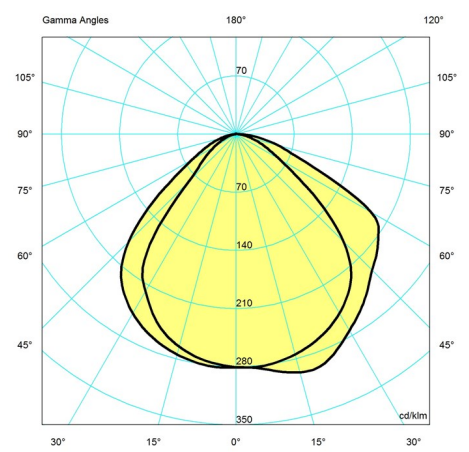

Product family

AJ Mini Table

AJ Royal

AJ Table

AJ Wall

AJ 50 Wall

Light distribution diagrams

Cartesian

Isolux

Polar

Spare parts & accessories

Product	Variant number
Foot switch On/Off black	5717000000
Foot switch On/Off white	5717000013

Data specifications

Colour	Light grey	Length	-
Width	275	Height	1300
Built-in Height	-	IP class	20
Class	II	Net Weight	3.4
Standby (W)	-	Power Factor (P = 100 % / P = 50 %)	-
Inrush Current	-	Light source	1x20W E27
Kelvin	-	CRI	-
SDCM	-	Lumen	-