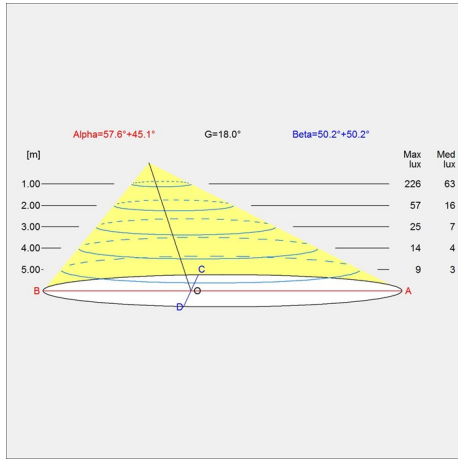

Product family

AJ Mini Table

AJ Royal

AJ Table

AJ Wall

AJ 50 Wall

Light distribution diagrams

Cartesian

Isolux

Polar

Spare parts & accessories

Product	Variant number
Foot switch On/Off black	5717000000
Foot switch On/Off white	5717000013

Data specifications

Colour	Light grey	Length	-
Width	275	Height	1300
Built-in Height	-	IP class	20
Class	II	Net Weight	3.4
Standby (W)	-	Power Factor (P = 100 % / P = 50 %)	-
Inrush Current	-	Light source	1x20W E27
Kelvin	-	CRI	-
SDCM	-	Lumen	-