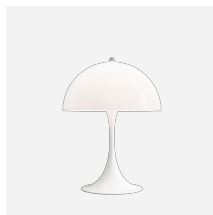

Panthella Floor

Panthella Floor - 5744167068

The fixture emits a glare-free, soft and comfortable illumination. The opal acrylic shade leaves a diffused comfortable light atmosphere due to the translucent shade, the downward reflection from the inner shade and the reflection from the trumpet stem.

Verner Panton

Verner Panton (1926-1998) is famous for his inspirational and colorful personality. A unique person with a special sense for color, shape, light function and space. Over the course of his career, Panton introduced a series of modern lamps with personalities unlike any of his Scandinavian contemporaries.

Mounting

Cable type: Plastic cord with plug. Cable length: 2.5m. Light control: On/off switch on cord. Diffuser with bajonet lock.

Finish

White opal acrylic.

Materials

Shade: Injection moulded white opal acrylic. Base: White, injection moulded ABS. Housing: White, injection moulded ABS. Diffuser : Injection moulded opal pmma.

Light source

1x53W E27

Product family

Panthella MINI

Panthella Portable

Panthella Table 320

Panthella Portable V2

Panthella Portable Metal