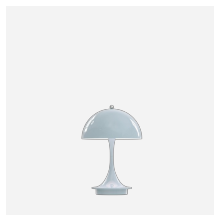

Panthella Floor

Panthella Floor - 5744167068

The fixture emits a glare-free, soft and comfortable illumination. The opal acrylic shade leaves a diffused comfortable light atmosphere due to the translucent shade, the downward reflection from the inner shade and the reflection from the trumpet stem.

Mounting

Cable type: Plastic cord with plug. Cable length: 2.5m. Light control: On/off switch on cord. Diffuser with bajonet lock.

Finish

White opal acrylic.

Materials

Shade: Injection moulded white opal acrylic. Base: White, injection moulded ABS. Housing: White, injection moulded ABS. Diffuser : Injection moulded opal pmma.

Light source

1x53W E27

Product family

Panthella MINI

Panthella Portable

Panthella Table 320

Panthella Portable V2

Panthella Portable Metal

Panthella Table

Light distribution diagrams

Cartesian|soluxPolar

Spare parts & accessories

Product	Variant number
Panthella Floor/Table top nut chrome	5744610049
Panthella Floor shade holder clear	5744610052
Panthella Floor tube	5744163295
Panthella Floor upper trumpet	5744163305
Panthella Floor legs with nut & washer	5744610531
Panthella Floor diffuser V2021	5744167518
Panthella Floor bajonetbase V2021	5744167521
Panthella Floor shade V2021	5744167547
Panthella Floor tube paintet V2021	5744167550
Panthella Floor upper trumpet V2021	5744167563
Foot switch On/Off white	5717000013