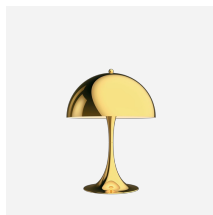

Panthella Floor

Panthella Floor - 5744167068

The fixture emits a glare-free, soft and comfortable illumination. The opal acrylic shade leaves a diffused comfortable light atmosphere due to the translucent shade, the downward reflection from the inner shade and the reflection from the trumpet stem.

Verner Panton

Verner Panton (1926-1998) is famous for his inspirational and colorful personality. A unique person with a special sense for color, shape, light function and space. Over the course of his career, Panton introduced a series of modern lamps with personalities unlike any of his Scandinavian contemporaries.

Mounting

Cable type: Plastic cord with plug. Cable length: 2.5m. Light control: On/off switch on cord. Diffuser with bajonet lock.

Finish

White opal acrylic.

Materials

Shade: Injection moulded white opal acrylic. Base: White, injection moulded ABS. Housing: White, injection moulded ABS. Diffuser : Injection moulded opal pmma.

Light source

1x53W E27

Product family

Panthella MINI

Panthella Portable

Panthella Table 320

Panthella Portable V2

Panthella Portable Metal