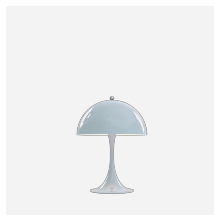

Product family

Panthella MINI