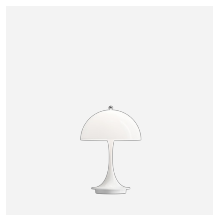

Panthella Floor

Panthella Floor - 5744167068

The fixture emits a glare-free, soft and comfortable illumination. The opal acrylic shade leaves a diffused comfortable light atmosphere due to the translucent shade, the downward reflection from the inner shade and the reflection from the trumpet stem.

Verner Panton

Verner Panton (1926-1998) is famous for his inspirational and colorful personality. A unique person with a special sense for color, shape, light function and space. Over the course of his career, Panton introduced a series of modern lamps with personalities unlike any of his Scandinavian contemporaries.

Mounting

Cable type: Plastic cord with plug. Cable length: 2.5m. Light control: On/off switch on cord. Diffuser with bajonet lock.

Finish

White opal acrylic.

Materials

Shade: Injection moulded white opal acrylic. Base: White, injection moulded ABS. Housing: White, injection moulded ABS. Diffuser : Injection moulded opal pmma.

Light source

1x53W E27

Product family

Panthella MINI

Panthella Portable

Panthella Table 320

Panthella Portable V2

Panthella Portable Metal