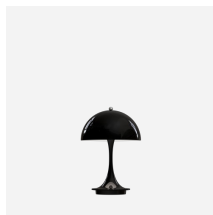

Panthella Floor

Panthella Floor - 5744167068

The fixture emits a glare-free, soft and comfortable illumination. The opal acrylic shade leaves a diffused comfortable light atmosphere due to the translucent shade, the downward reflection from the inner shade and the reflection from the trumpet stem.

Mounting

Cable type: Plastic cord with plug. Cable length: 2.5m. Light control: On/off switch on cord. Diffuser with bajonet lock.

Finish

White opal acrylic.

Materials

Shade: Injection moulded white opal acrylic. Base: White, injection moulded ABS. Housing: White, injection moulded ABS. Diffuser : Injection moulded opal pmma.

Light source

1x53W E27

Product family

Panthella MINI

Panthella Portable

Panthella Table 320

Panthella Portable V2

Panthella Portable Metal