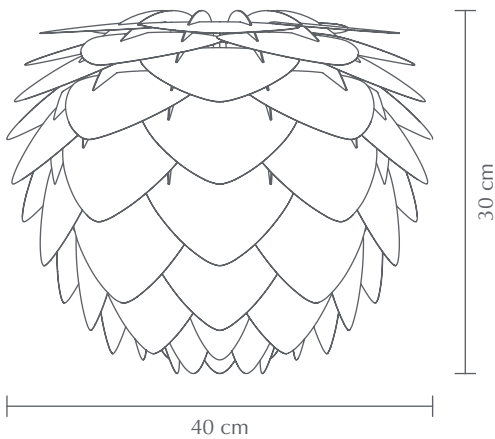

ALUVIA MINI

Designed by UIMAGE Design Team

 Pendant, floor & table lamp
Compatible with E27

 Flip 180°

 Unbreakable

DIMENSIONS
 Ø: 40 cm
H: 30 cm

MATERIAL
 Aluminium, Polypropylene & Polycarbonate

WEIGHT INCL. PACKAGING
 1,3 kg

LIGHT SOURCE
 E27 - max 15W LED (not included)

PACKAGING
 Gift box dimensions (W×H×D): 35,5 x 51,5 x 3 cm

ASSEMBLY TIME
 20 min - video guide at umage.com

MEDIA KIT
 Photos, 3D models, 2D drawings
Download at umage.com