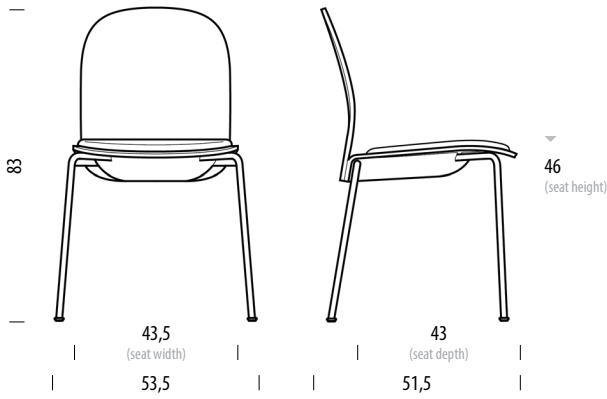

For all additional inquiries regarding Book Chairs please feel free to [contact us](#).

Book Side Chair

Base ^{Steel}, Seat ^{Veneer}

Version: 16-1-2024

Basic info

Design	Berin Spahić
Product size	W: 53,5, D: 51,5, H: 83
Packaging	W: 65, D: 58, H: 93
Volume	0,35 m ³
Net weight	6,3 kg
Gross weight	15,1 kg (2 pcs per packaging)

Item no. 647 / 666

Stackable • Assembled product

Dimensions	Width	Depth	Height
Seat	43,5	43	45,5

Stacking

6 chairs on the floor (non-upholstered)
10 chairs on the Book Trolley (non-upholstered)

Colors and finishes

Basic info

Design	Berin Spahić
Product size	W: 53,5, D: 51,5, H: 83
Packaging	W: 65, D: 58, H: 93
Volume	0,35 m ³
Net weight	7,3 kg
Gross weight	17,1 kg (2 pcs per packaging)

Item no. 648 / 664

Stackable • Assembled product

Dimensions	Width	Depth	Height
Seat	43,5	43	46

Stacking

5 chairs on the floor (upholstered)

9 chairs on the Book Trolley (upholstered)

Colors and finishes

Wood parts are lacquered in a transparent lacquer finish.