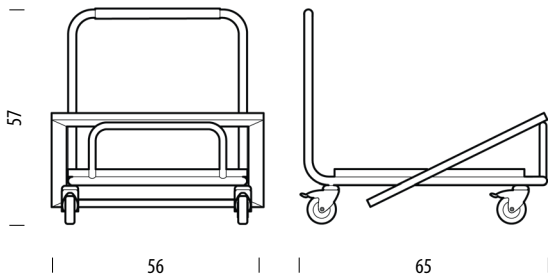

Book Trolley

Base **Steel**, Seat **Upholstered**

Basic info

Design	Berin Spahić
Product size	W: 65, D: 56, H: 57
Packaging	W: 68, D: 59, H: 63
Volume	0,25 m³
Net weight	20,0 kg
Gross weight	22,5 kg

Item no. 660

Assembled product

Stacking options	Non-upholstered		Upholstered	
	trolley	floor	trolley	floor
Book Armchair	8	6	7	5
Book Side Chair	10	6	9	5

Wheels

Swivel castors are attached to the base of the trolley allowing unrestricted motion in all directions and a small turning point. The rear castors with brakes ensure a secure grip and minimal danger of rolling.

Stacking options

For a stacking overview please see the next page.