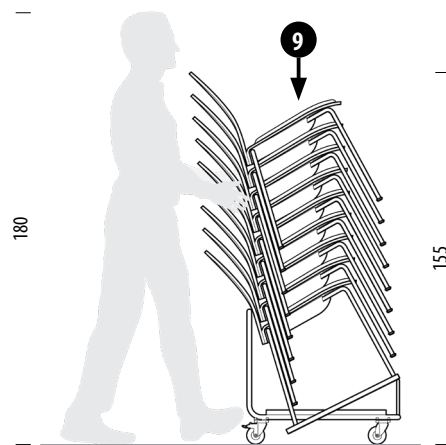

Item no. 660

Assembled product

Stacking options	Non-upholstered		Upholstered	
	trolley	floor	trolley	floor
Book Armchair	8	6	7	5
Book Side Chair	10	6	9	5

Wheels

Swivel castors are attached to the base of the trolley allowing unrestricted motion in all directions and a small turning point. The rear castors with brakes ensure a secure grip and minimal danger of rolling.

Stacking options

For a stacking overview please see the next page.

Book Side Chair

Stacking overview

Version: 16-1-2024

Veneer seat (Non-upholstered seat)

Maximum number of veneer side chairs that can be stacked on the floor: **6 chairs**

Upholstered

Maximum number of upholstered side chairs that can be stacked on the floor: **5 chairs**

Maximum number of veneer side chairs that can be stacked on the Book Trolley: **10 chairs**

Maximum number of upholstered side chairs that can be stacked on the Book Trolley: **9 chairs**