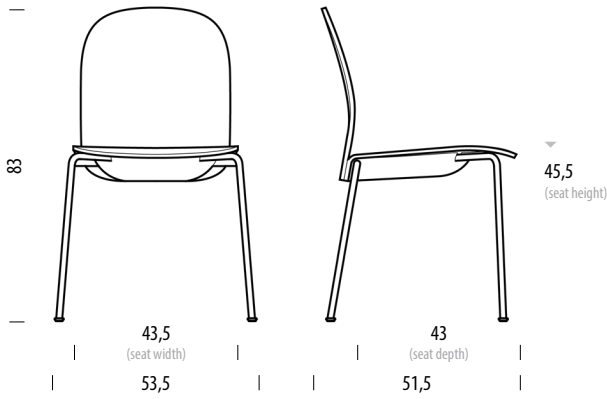

Dimensions (tolerances)

The dimensions shown are indicative, they may vary due to the natural properties of wood, season, or manufacturing processes. Deviations from the specified size may occur, usually no more than 1 cm.

For all additional inquiries regarding Book Chairs please feel free to [contact us](#).

Book Side Chair

Base ^{Steel}, Seat ^{Veneer}

Version: 16-1-2024

Basic info

Design	Berin Spahić
Product size	W: 53,5, D: 51,5, H: 83
Packaging	W: 65, D: 58, H: 93
Volume	0,35 m ³
Net weight	6,3 kg
Gross weight	15,1 kg (2 pcs per packaging)

Item no. 647 / 666

Stackable • Assembled product

Dimensions	Width	Depth	Height
Seat	43,5	43	45,5

Stacking

6 chairs on the floor (non-upholstered)
10 chairs on the Book Trolley (non-upholstered)

Colors and finishes

Basic info

Design	Berin Spahić
Product size	W: 53,5, D: 51,5, H: 83
Packaging	W: 65, D: 58, H: 93
Volume	0,35 m ³
Net weight	7,3 kg
Gross weight	17,1 kg (2 pcs per packaging)

Item no. 648 / 664

Stackable • Assembled product