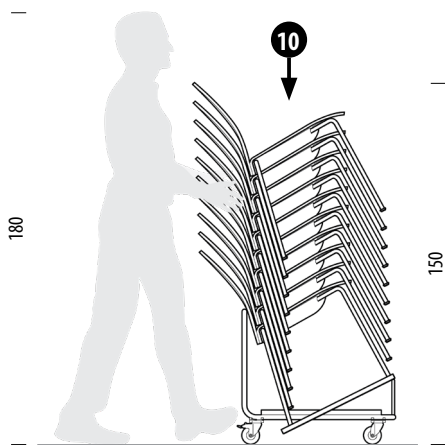

Maximum number of veneer side chairs that can be stacked on the Book Trolley: **10 chairs**