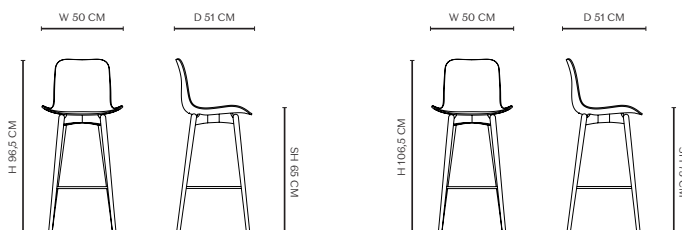

High

W 50 cm / D 51 cm / H 106,5 cm / SH 75 cm