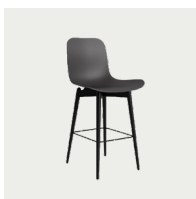

The Langue Bar Chair is a highly comfortable piece of furniture with soft clean lines and a minimalistic appearance. Shape and simplicity are the basic elements of the Langue Series, creating a highly aesthetic and functional chair. The Langue Bar Chairs come in two heights; 65 cm and 75 cm, making it perfect for a kitchen island in a home or for a bar in need of a comfortable and stylish bar chair.

PLASTIC SHELL