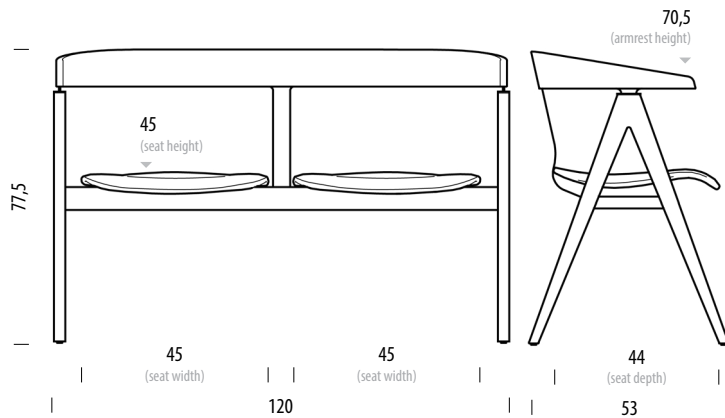

Product size W: 56, D: 53, H: 77

Packaging W: 58, D: 58, H: 80

Volume 0,27 m³

Net weight 6,3 kg

Gross weight 8,9 kg

Item no. 0FE / 1CA

Assembled product

Dimensions	Width	Depth	Height
Seat	45	44	45
Armrest			70,5

Design Salih Teskeredžić

Product size W: 120, D: 53, H: 77,5

Packaging W: 125, D: 56, H: 83

Volume 0,58 m³

Net weight 11,6 kg

Gross weight 17,6 kg

Item no. 182 / 1C9

Assembled product

Dimensions	Width	Depth	Height
Seat	45	44	45
Armrest			70,5

Selected options

Body

Oiled Oak
1015 / 1505
White / Natural

Lacquered
RAL 9005
Black

Oiled Oak
1015
White oil

Veneer seat

Oiled Oak
1015 / 1505
White / Natural