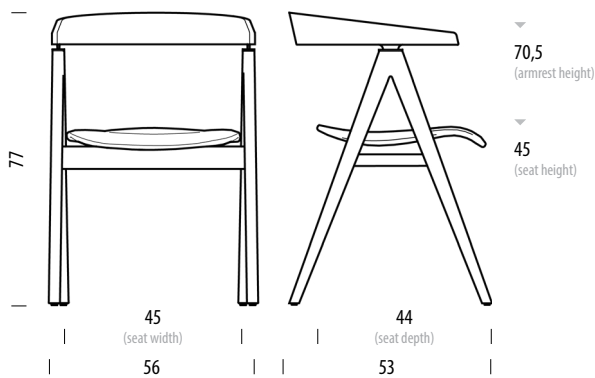

Dimensions (tolerances)

The dimensions shown are indicative, they may vary due to the natural properties of wood, season, or manufacturing processes. Deviations from the specified size may occur, usually no more than 1 cm.

Product size W: 56, D: 53, H: 77

Packaging W: 58, D: 58, H: 80

Volume 0,27 m³

Net weight 6,3 kg

Gross weight 8,9 kg

Item no. 0FE / 1CA

Assembled product

Dimensions	Width	Depth	Height
Seat	45	44	45
Armrest			70,5

Design Salih Teskeredžić

Product size W: 120, D: 53, H: 77,5

Packaging W: 125, D: 56, H: 83

Volume 0,58 m³

Net weight 11,6 kg

Gross weight 17,6 kg

Item no. 182 / 1C9

Assembled product