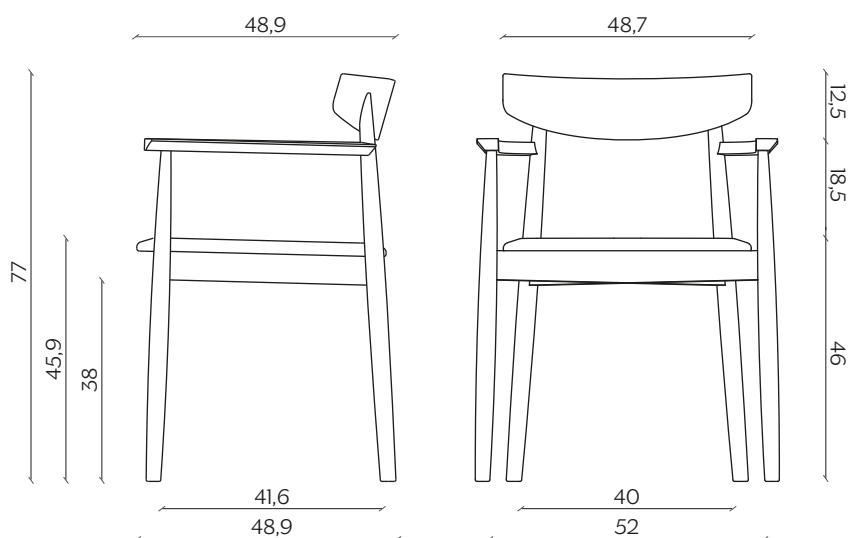

Parisian in character and drawing its inspiration from the traditional bistro chair, Claretta appears as a slender, impeccably groomed seat. The design is simple yet sports essential details, such as the assertive way in which the turned legs join the backrest, which tilts out slightly towards the top to guarantee the utmost comfort. Stackable up to a height of five, it is also available with armrests and in a stool version.

DIMENSIONI | DIMENSIONS

lunghezza | width: 48,7 cm

larghezza | depth: 48,9 cm

altezza | height: 77 cm

altezza del sedile | seat height: 45,9 cm

impilabilità | stackability: sì (X4) | yes (X4)

AMBIENTE | ENVIRONMENT