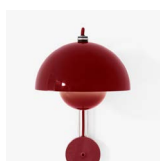

Flowerpot<sup>VP8</sup>  
Verner Panton  
1968

Ø: 23cm / 9.1in

# Flowerpot<sup>VP8</sup> Verner Panton 1968

**Product category**  
Wall lamp

**Production process**  
The two shades are made from deep drawn metal and the base of the lamp is die casted.

**Environment**  
Indoor

**Related products**

→ Matt White

→ Matt Light Grey

→ Matt Black

→ Grey Beige

→ Mustard

→ Vermilion Red

→ Signal Green