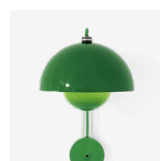

Flowerpot<sup>VP8</sup>  
Verner Panton  
1968

Ø: 23cm / 9.1in

# Flowerpot<sup>VP8</sup> Verner Panton 1968

**Product category**  
Wall lamp

**Production process**  
The two shades are made from deep drawn metal and the base of the lamp is die casted.

**Environment**  
Indoor

**Material**  
Lacquered metal with fabric cord.

**Dimensions**  
Ø: 23cm / 9.1in, H: 36cm / 14in

**Packaging dimensions**  
H: 26cm / 10.2in W: 40cm / 15.7 D: 28cm / 10.8in

**Weight**  
Product: 1.3 kg / Incl. packaging: 2.5 kg.

**Related products**

→ Matt White

→ Matt Light Grey

→ Matt Black

→ Grey Beige

→ Mustard

→ Vermilion Red

→ Signal Green