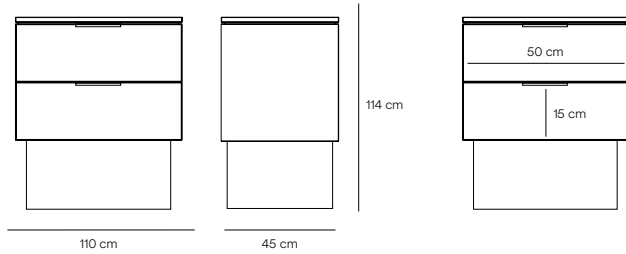

Totem Bedside table

With its almost monolithic appearance, Totem invites us to contemplate it as if it were a sculptural work, transcending the limits between function and form.

Each of the pieces that make up the piece of furniture fits together precisely, giving rise to a clean volume that rests on a pedestal that forms the central foot.

Designed by Perez Ochando

Measures

Models

17314_TE

17313_TE

Finishes

Lacquered MDF body

Anthracite gray
Pantone: 432C