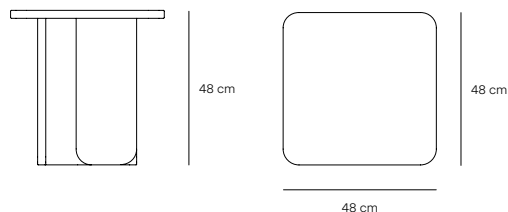

Arq Side table

From an architecture perspective, the Arq table has been conceived as if it were a work of art.

Arq table consists of a series of vertical plane legs that support the table top. Architecture has been the inspiration of this collection to provide a clean and defined lines.

Designed by Cambres Design

Measures

Models

14773_TE

14772_TE

Finishes

Legs. Solid wood

Light natural