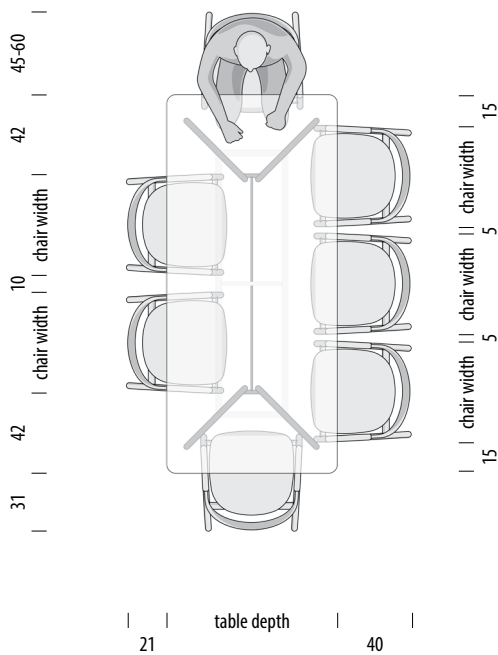

Tink table 200 x 90 Size (cm)
Item no: 03D / 0A1 / 5A5 W: 200 D: 90 H: 75

deepest chair fit 6 chairs ↔ max. seating places 8 chairs