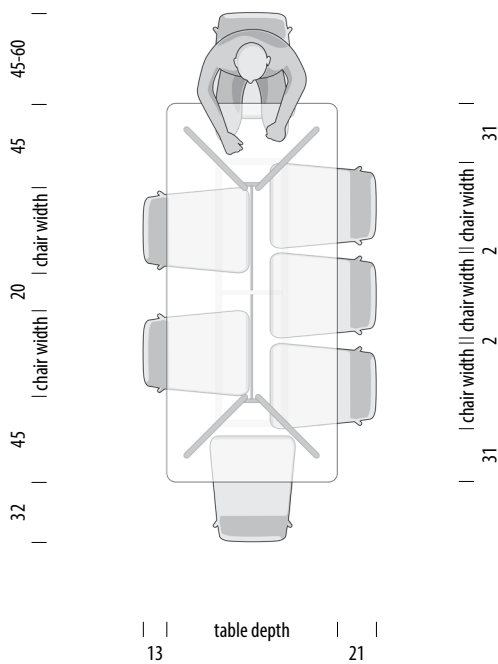

Tink table 200 x 90 Size (cm)
Item no: 03D / 0A1 / 5A5 W: 200 D: 90 H: 75

deepest chair fit 6 chairs   max. seating places 8 chairs