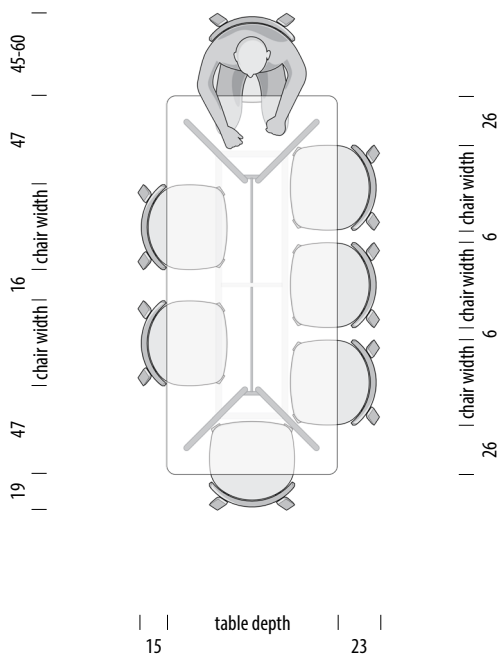

Tink table 200 x 90 Size (cm)
Item no: 03D / 0A1 / 5A5 W: 200 D: 90 H: 75

deepest chair fit 6 chairs | max. seating places 8 chairs