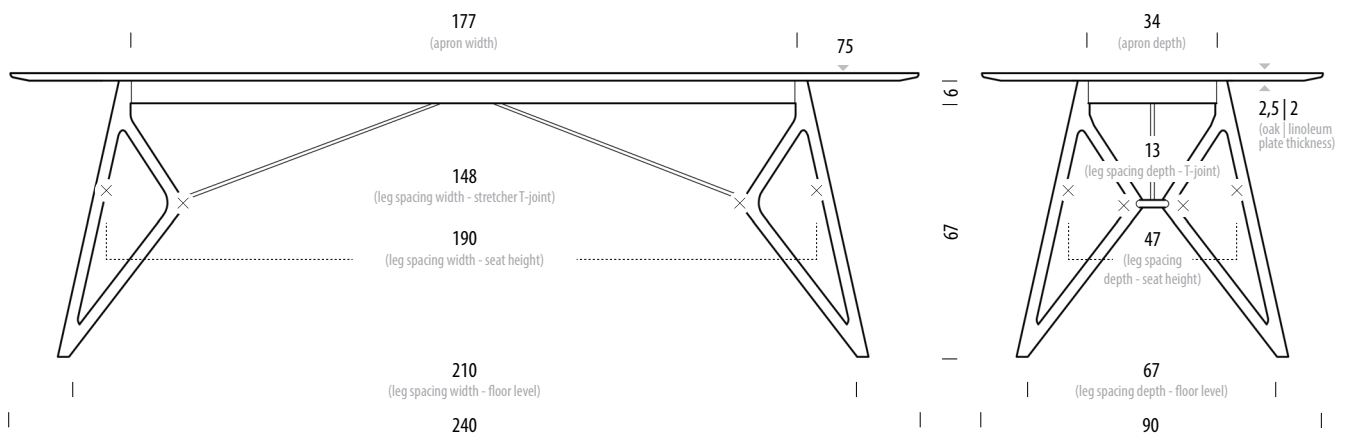

Selected options

Solid oak plate

Oiled
1015
White oil

Oiled
1505
Natural oil

Oiled
163
Smoked oil

Linoleum plate

4023
Nero

Indicated materials and colours are selected by Gazzda as best-selling items. The lead time of selected options is 1-5 weeks. For an accurate lead time, please consult customer service.

For other material options, please see the Available materials section at the end of the product sheet.