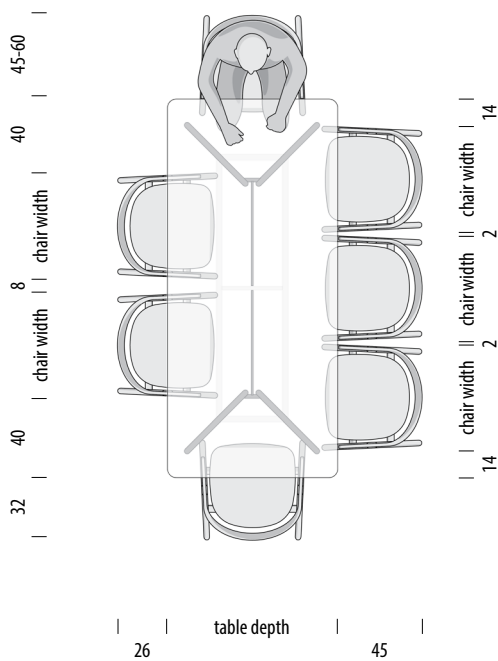

Tink table 200 x 90 Size (cm)
Item no: 03D / 0A1 / 5A5 W: 200 D: 90 H: 75

deepest chair fit 6 chairs ↔ max. seating places 8 chairs