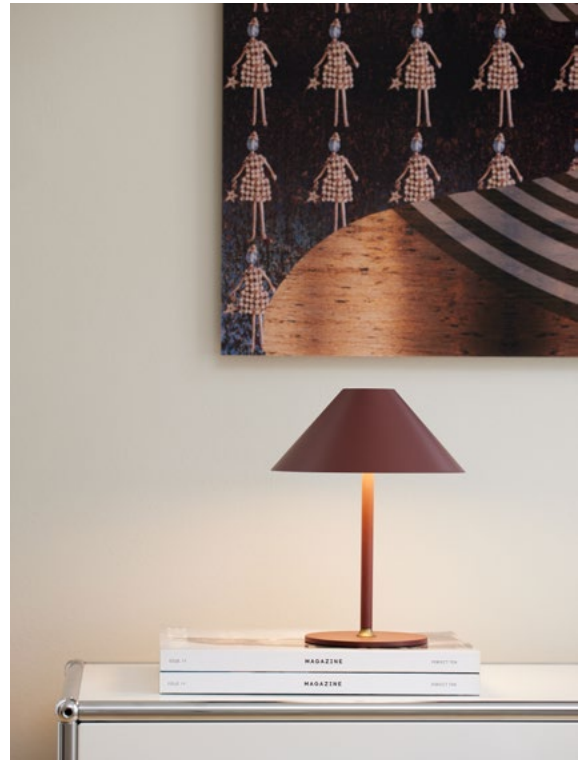

Hygge battery table lamp Ø19

Maroon red
Art. 801022

Size: Ø19, H25 cm
Material: Plastic, metal
Color: Maroon red, antique brass
Light: 3 Watt, dimmable
Battery: 4000 mAh (5 to 7 hours)
Outdoor: yes, IP54