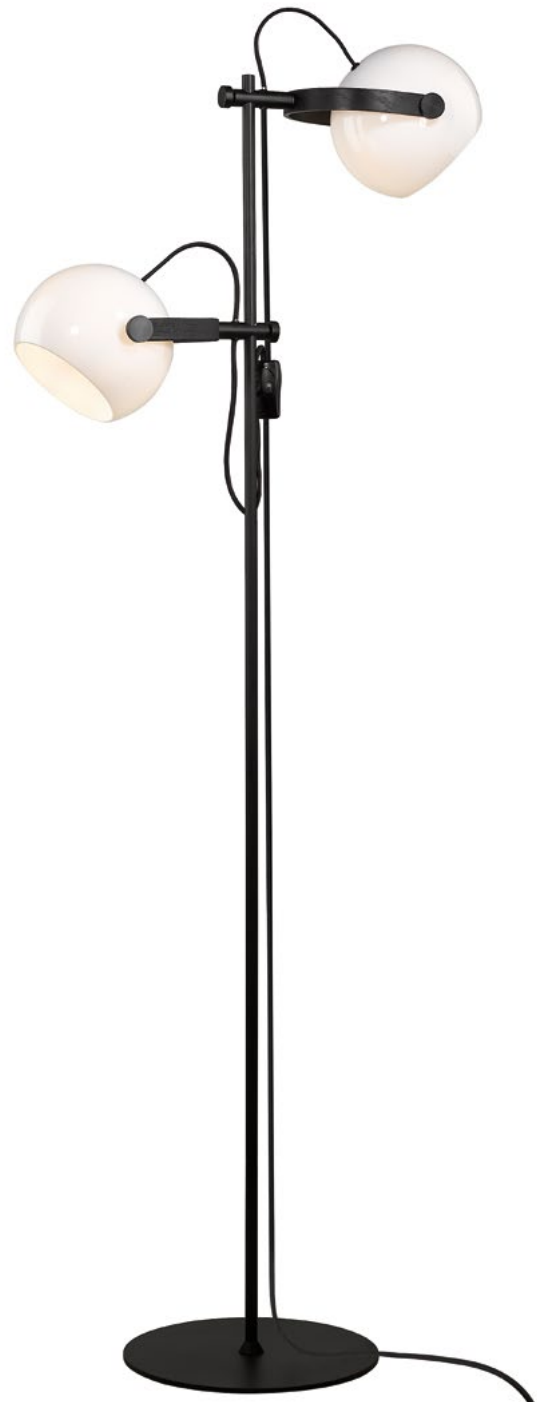

DC wall lamp Ø12

Opal
Art. 734115

Size: Ø12 cm, H10 cm
Material: Acrylic, wood
Color: Opalic, black painted oak
Socket: G9, Max 10W excl.
Cable: 200 cm textile

DC wall lamp Ø18

Opal
Art. 734153

Size: Ø18 cm, H52 cm
Material: Acrylic, wood
Color: Opalic, black painted oak
Socket: E27, Max 40W excl.
Cable: 150 cm textile

DC floor lamp Ø18

Opal
Art. 734276

Size: Ø18 cm, H150 cm
Material: Acrylic, wood
Color: Opalic, black painted oak
Socket: 2 x E27, Max 40W excl.
Cable: 150 cm textile

Oslo

Oslo is a simple and elegant family of lamps made of metal and oak wood. The combination of the materials gives the lamps a minimalistic and Scandinavian look.