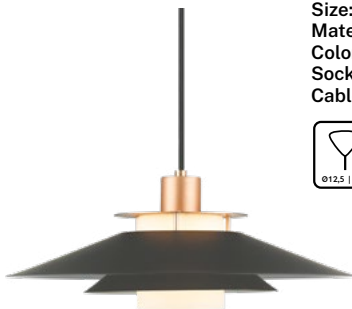

Rivoli pendant Ø40

Black/brushed copper

Art. 990785

Size: Ø40 cm, H15 cm
Material: Metal
Color: Black, brushed copper
Socket: E27, Max 40W excl.
Cable: 200 cm textile