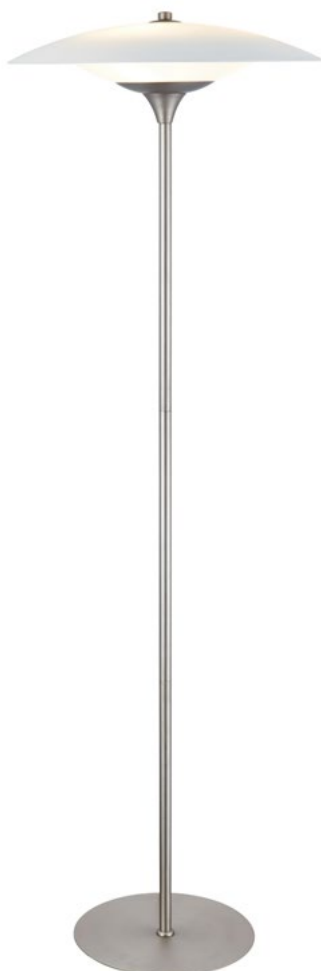

Baroni floor lamp
Art. 107701

Size: Ø46 cm, H150 cm
Material: Glass, metal
Color: Opal, brushed steel
Socket: 3 x G9, Max 28W excl.
Cable: 200 cm textile