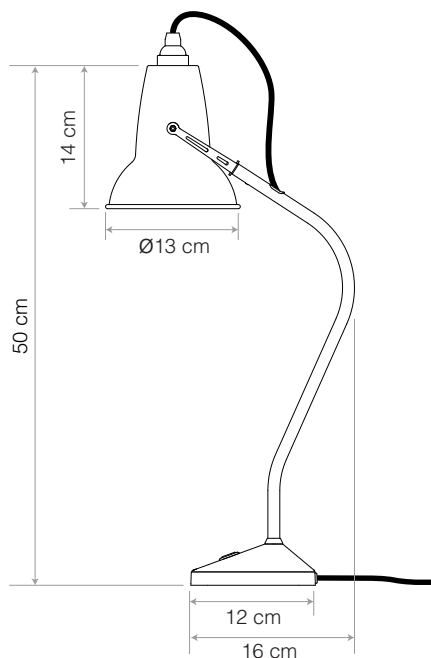

Original 1227™ Mini Table Lamp

ANGLEPOISE®
Abandon Darkness.

Original 1227™ Mini Collection | Technical Sheet

Launched In 2015 | Designed by George Carwardine

Product

Table Lamp - Jet Black
Table Lamp - Linen White
Table Lamp - Dove Grey
Table Lamp - Sage Green

Description

There's a lot of Anglepoise heritage packed into the 52cm of metal and cable that make up the Original Mini 1227™ table lamp. The classic shade is instantly recognisable, while the pyramid-shaped base, with its highly practical integral switch, breaks new ground without losing any of the original Anglepoise spirit.

Materials

- Gloss paint finish
- Steel shade
- Chrome plated fittings
- Cast Iron base with steel cover
- Steel profiled arm
- Fabric cable
- IP20 rating

Dimensions

- Shade diameter: $\varnothing$ 13cm
- Shade height: 14cm
- Max reach: 16cm (from base to shade)
- Base size: 12cm x 12cm
- Cable length: 180cm
- Lamp Packaging (L x W x H): 23.5cm x 16.5cm x 46.5cm
- Lamp Packaged Weight: 2.4kg

Electrical

- Voltage: 220/240V, 50/60Hz
- Class II - Double insulated
- Base mounted push switch
- Plug: 2-pin Europlug to CEE 7/16
- E27 lamp holder
- Maximum permitted bulb: 10W MAX E27
- Supplied with compatible 6W LED E27 bulb
  - Luminous Intensity: 470lm
  - Life: 15,000 Hours
  - Non-dimmable
  - Colour Temperature: 2700K
  - CRI (Ra): 80

Bulb not
included