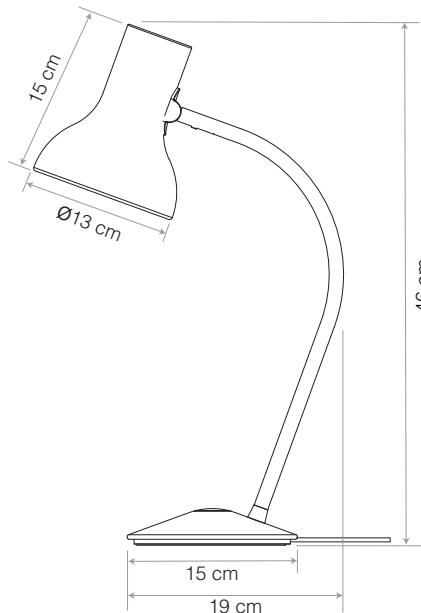

Type 75™ Mini Table Lamp

ANGLEPOISE®

Type 75™ Mini Collection | Technical Sheet

Launched In 2020 | Designed by Sir Kenneth Grange

Product

Table Lamp - Black Umber
Table Lamp - Mole Grey
Table Lamp - Turmeric Gold

Description

The Type 75 Mini Table lamp has all the sophistication, heritage and elegance you would expect from the Anglepoise Type 75 range of lights. Precision engineered to add light just where it's needed, the Type 75 Mini Table lamp is the perfect lamp for anywhere a smaller, neater profile is preferred.

Materials

- Matt paint finish
- Aluminium shade and base cover
- Steel arm
- Brushed aluminium fittings
- Cast iron base
- IP20 rating

Dimensions

- Shade diameter: Ø13cm
- Shade height: 15cm
- Base diameter: Ø15cm
- Cable length: 180cm
- Lamp Packaging (L x W x H): 30.5cm x 23cm x 50.5cm
- Lamp Packaged Weight: 2.2kg

Electrical

- Voltage: 220/240V, 50/60Hz
- Class II - Double insulated
- Base mounted push switch
- Plug: 2-pin Europlug to CEE 7/16
- E27 lamp holder
- Maximum permitted bulb: 20W CFL / 10W LED E27
- Supplied with compatible 6W LED E27 bulb
  - Luminous Intensity: 470lm
  - Life: 15,000 Hours
  - Non-dimmable
  - Colour Temperature: 2700K
  - CRI (Ra): 80

Bulb
included