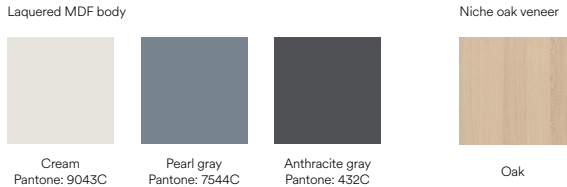

Corvo collection characteristic is a self integration without the need to introduce any other pieces of furniture, creating a much cleaner and neater appearance.

Designed by Cambres Design

Measures

Models

Finishes

Downloads

Fact sheet 166,91 KB ↓

Images 6,57 MB ↓

File 3ds 347,71 KB ↓

File obj 382,05 KB ↓

Samples

Teulat supplies samples of all the finishes.
Contact us at design@teulat.es for more information.

More from the collection