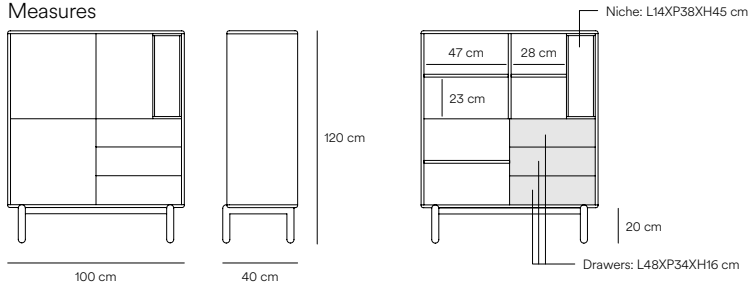

Corvo Cabinet

The rounding edges along the entire perimeter of the furniture gives Corvo collection a soft and voluminous appearance.

Corvo collection characteristic is a self integration without the need to introduce any other pieces of furniture, creating a much cleaner and neater appearance.

Designed by Cambres Design

Measures

Models

Finishes

Downloads

Fact sheet 166,91 KB ↓

Images 6,57 MB ↓

File 3ds 347,71 KB ↓