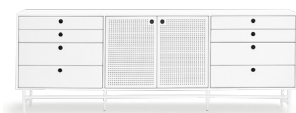

Images 11,51 MB ↓

File 3ds 1,22 MB ↓

File obj 1,34 MB ↓

Samples

Teulat supplies samples of all the finishes.
Contact us at design@teulat.es for more information.

More from the collection

Aparador

Mueble TV