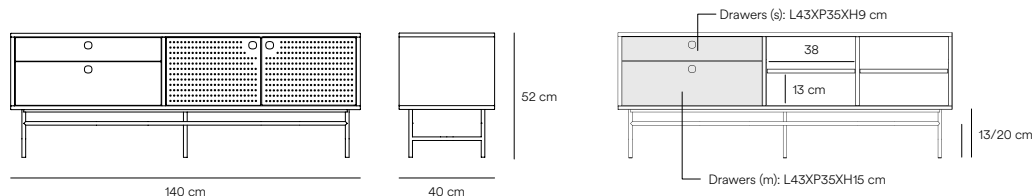

Punto TV Bench

Punto collection claims its industrial spirit by combining design and functionality.

The perforated metallic doors of Punto add to its singular character and personality. Its modern lines emphasizes the strength of the industrial avant-gardism to adapt to the most actual spaces.

Designed by Cambres Design

Measures

Models

15957_TE

15981_TE

15979_TE

Finishes

Metallic leg's structure and doors