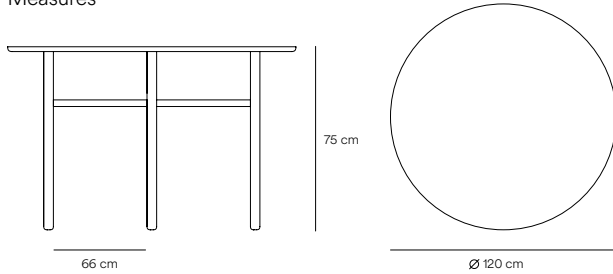

# Junco Table 2

Junco collection has sought to generate a minimal, elegant and stylish silhouette.

The round table Junco has 4 legs joined by pairs via a cylindrical wooden crossbars, crossing but without intersecting each other.

Designed by Cambres Design

Measures

Models

13718\_TE

13719\_TE

Finishes

Legs structure. Solid wood

Light natural