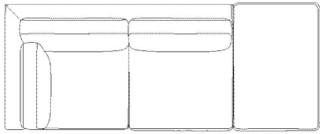

01-030-85

Elton Sofa 2½ seater with open end - right

Width	255 cm	Open end seat depth	100 cm
Depth	100 cm	Open end seat width	77 cm
Height	77 cm	Armrest height	60 cm
Seat height	42 cm	Armrest width	24 cm
Seat depth	60 cm	Max weight capacity per seat	110 kg

The parcel's measurements
The parcel's measurements 1: 1.26 m³, 91.8 kg
(D 103.0 cm, W 47.0 cm, H 260.0 cm)