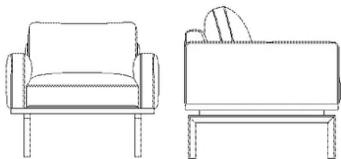

02-030-20

Elton Armchair

Depth	80 cm	Seat depth	47 cm
Width	87 cm	Seat height	47 cm
Height	73 cm	Max weight capacity	110 kg

The parcel's measurements
The parcel's measurements 1: 0.63 m³, 32.0 kg
(D 97.0 cm, W 89.0 cm, H 73.0 cm)