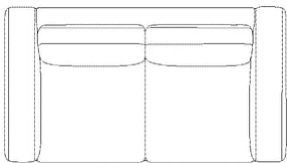

The parcel's measurements
 The parcel's measurements 1: 1.25 m³, 100.4 kg
 (D 103.0 cm, W 47.0 cm, H 258.0 cm)
 The parcel's measurements 2: 0.98 m³, 95.0 kg
 (D 103.0 cm, W 47.0 cm, H 203.0 cm)

01-030-65

Elton Corner Sofa 6 seater - right

Width	296 cm	Seat height	42 cm
Width	255 cm	Seat depth	60 cm
Depth	100 cm	Armrest height	60 cm
Height	77 cm	Armrest width	24 cm
		Max weight capacity per seat	110 kg

The parcel's measurements
 The parcel's measurements 1: 0.98 m³, 95.0 kg
 (D 103.0 cm, W 47.0 cm, H 203.0 cm)
 The parcel's measurements 2: 1.25 m³, 100.4 kg
 (D 103.0 cm, W 47.0 cm, H 258.0 cm)

01-030-01

Elton Sofa 2 seater

Width	186 cm	Seat height	42 cm
Depth	100 cm	Seat depth	60 cm
Height	77 cm	Armrest height	59 cm

The parcel's measurements
 The parcel's measurements 1: 1.22 m³, 75.0 kg
 (D 105.0 cm, W 185.0 cm, H 63.0 cm)