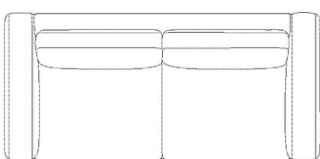

The parcel's measurements
 The parcel's measurements 1: 1.25 m³, 100.4 kg
 (D 103.0 cm, W 47.0 cm, H 258.0 cm)
 The parcel's measurements 2: 0.98 m³, 95.0 kg
 (D 103.0 cm, W 47.0 cm, H 203.0 cm)

01-030-65

Elton Corner Sofa 6 seater - right

Width	296 cm	Seat height	42 cm
Width	255 cm	Seat depth	60 cm
Depth	100 cm	Armrest height	60 cm
Height	77 cm	Armrest width	24 cm
		Max weight capacity per seat	110 kg

The parcel's measurements
 The parcel's measurements 1: 0.98 m³, 95.0 kg
 (D 103.0 cm, W 47.0 cm, H 203.0 cm)
 The parcel's measurements 2: 1.25 m³, 100.4 kg
 (D 103.0 cm, W 47.0 cm, H 258.0 cm)

01-030-01

Elton Sofa 2 seater

Width	186 cm	Seat height	42 cm
Depth	100 cm	Seat depth	60 cm
Height	77 cm	Armrest height	59 cm

The parcel's measurements
 The parcel's measurements 1: 1.22 m³, 75.0 kg
 (D 105.0 cm, W 185.0 cm, H 63.0 cm)

01-030-05

Elton Sofa 2½ seater

Width	220 cm	Seat height	42 cm
Depth	100 cm	Seat depth	60 cm
Height	77 cm	Armrest height	59 cm

The parcel's measurements
 The parcel's measurements 1: 1.30 m³, 90.0 kg
 (D 94.0 cm, W 219.0 cm, H 63.0 cm)