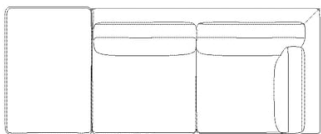

Chaise longue width
100 cm

Armrest height
59 cm

The parcel's measurements

The parcel's measurements 1: 1.47 m³, 158.0 kg
(D 94.0 cm, W 248.0 cm, H 63.0 cm)
The parcel's measurements 2: 1.39 m³, 60.0 kg
(D 90.0 cm, W 245.0 cm, H 63.0 cm)

The parcel's measurements

The parcel's measurements 1: 1.47 m³, 158.0 kg
(D 94.0 cm, W 248.0 cm, H 63.0 cm)
The parcel's measurements 2: 1.32 m³, 60.0 kg
(D 90.0 cm, W 232.0 cm, H 63.0 cm)

01-030-70

Elton Corner Sofa 6 seater with open end - left

The parcel's measurements

The parcel's measurements 1: 0.98 m³, 95.0 kg
(D 103.0 cm, W 47.0 cm, H 203.0 cm)
The parcel's measurements 2: 1.26 m³, 91.8 kg
(D 103.0 cm, W 47.0 cm, H 260.0 cm)

01-030-75

Elton Corner Sofa 6 seater with open end - right

The parcel's measurements

The parcel's measurements 1: 1.26 m³, 91.8 kg
(D 103.0 cm, W 47.0 cm, H 260.0 cm)
The parcel's measurements 2: 0.98 m³, 95.0 kg
(D 103.0 cm, W 47.0 cm, H 203.0 cm)

01-030-80

Elton Sofa 2½ seater with open end - left