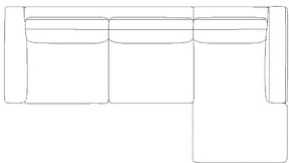

01-030-35

Elton Sofa 3½ seater with chaise longue - right

Width
300 cm

Depth
100 cm

Height
77 cm

Seat height
42 cm

Seat depth
60 cm

Chaise longue depth
163 cm

Chaise longue width
100 cm

Armrest height
59 cm

The parcel's measurements

The parcel's measurements 1: 1.29 m³, 144.0 kg
(D 94.0 cm, W 218.0 cm, H 63.0 cm)
The parcel's measurements 2: 1.22 m³, 60.0 kg
(D 90.0 cm, W 215.0 cm, H 63.0 cm)