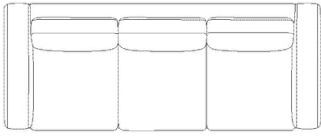

01-030-05

Elton Sofa 2½ seater

Width	220 cm	Seat height	42 cm
Depth	100 cm	Seat depth	60 cm
Height	77 cm	Armrest height	59 cm

The parcel's measurements
 The parcel's measurements 1: 1.30 m³, 90.0 kg
 (D 94.0 cm, W 219.0 cm, H 63.0 cm)

01-030-10

Elton Sofa 3 seater

Width	258 cm	Seat height	42 cm
Depth	100 cm	Seat depth	60 cm
Height	77 cm	Armrest height	59 cm

The parcel's measurements
The parcel's measurements 1: 1.55 m³, 105.0 kg
(D 94.0 cm, W 262.0 cm, H 63.0 cm)