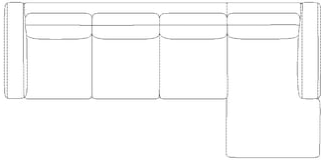

01-030-45

Elton Sofa 4 seater with chaise longue - right

Width	338 cm	Seat depth	60 cm
Depth	100 cm	Chaise longue depth	163 cm
Height	77 cm	Chaise longue width	100 cm
Seat height	42 cm	Armrest height	59 cm

The parcel's measurements

The parcel's measurements 1: 1.47 m³, 158.0 kg
(D 94.0 cm, W 248.0 cm, H 63.0 cm)
The parcel's measurements 2: 1.32 m³, 60.0 kg
(D 90.0 cm, W 232.0 cm, H 63.0 cm)