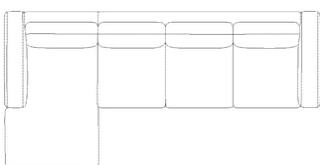

01-030-40

Elton Sofa 4 seater with chaise longue - left

Width
338 cm

Depth
100 cm

Height
77 cm

Seat height
42 cm

Seat depth
60 cm

Chaise longue depth
163 cm

Chaise longue width
100 cm

Armrest height
59 cm

The parcel's measurements

The parcel's measurements 1: 1.47 m³, 158.0 kg
(D 94.0 cm, W 248.0 cm, H 63.0 cm)
The parcel's measurements 2: 1.39 m³, 60.0 kg
(D 90.0 cm, W 245.0 cm, H 63.0 cm)