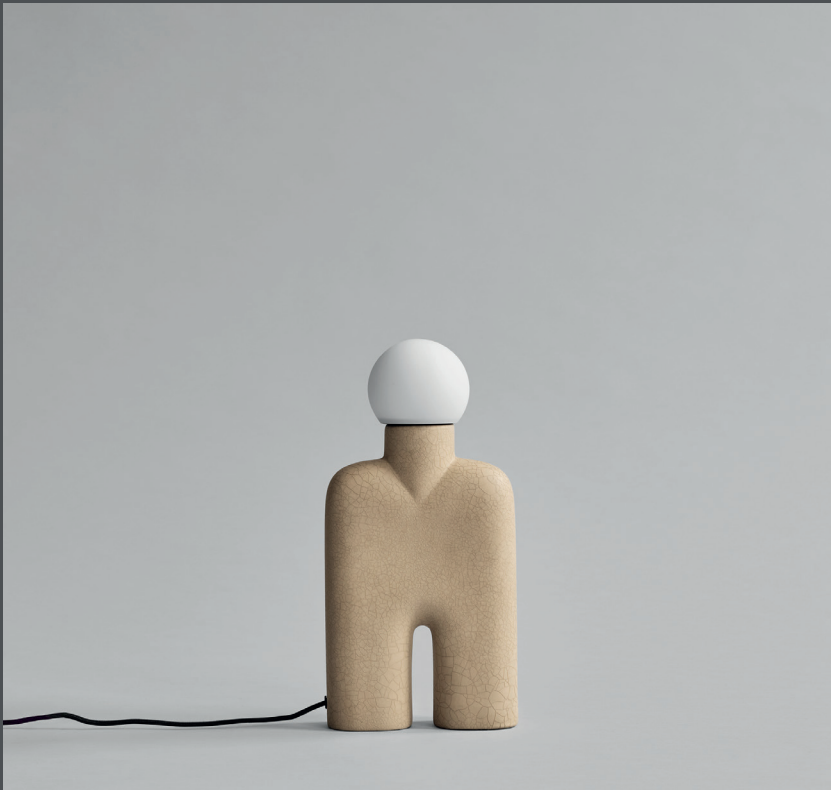

# 101

### COBRA TABLE LAMP

A tribute to the Cobra Arts Movement of the 1960s, the Cobra Table Lamp is the epitome of quirky lamps that will add joy to any interior setting. Think whimsical, soft and organic shapes unmistakably reminiscent of a human silhouette. True to the Cobra artists way of working, the design takes its starting point in naive hand sketches leading to bodily silhouette. As the ceramic lamp base is a hand glazed natural product, the colours may vary slightly.

Designed by Kristian Sofus Hansen & Tommy Hyldahl.

Product no: 231023

Type: Lamp / Indoor

Designer / Year of design:  
Kristian Sofus Hansen & Tommy Hyldahl, 2019

Colour: Sand  
Material: Ceramic  
Cable: Fabric covered cable with  
dimmer switch / Black