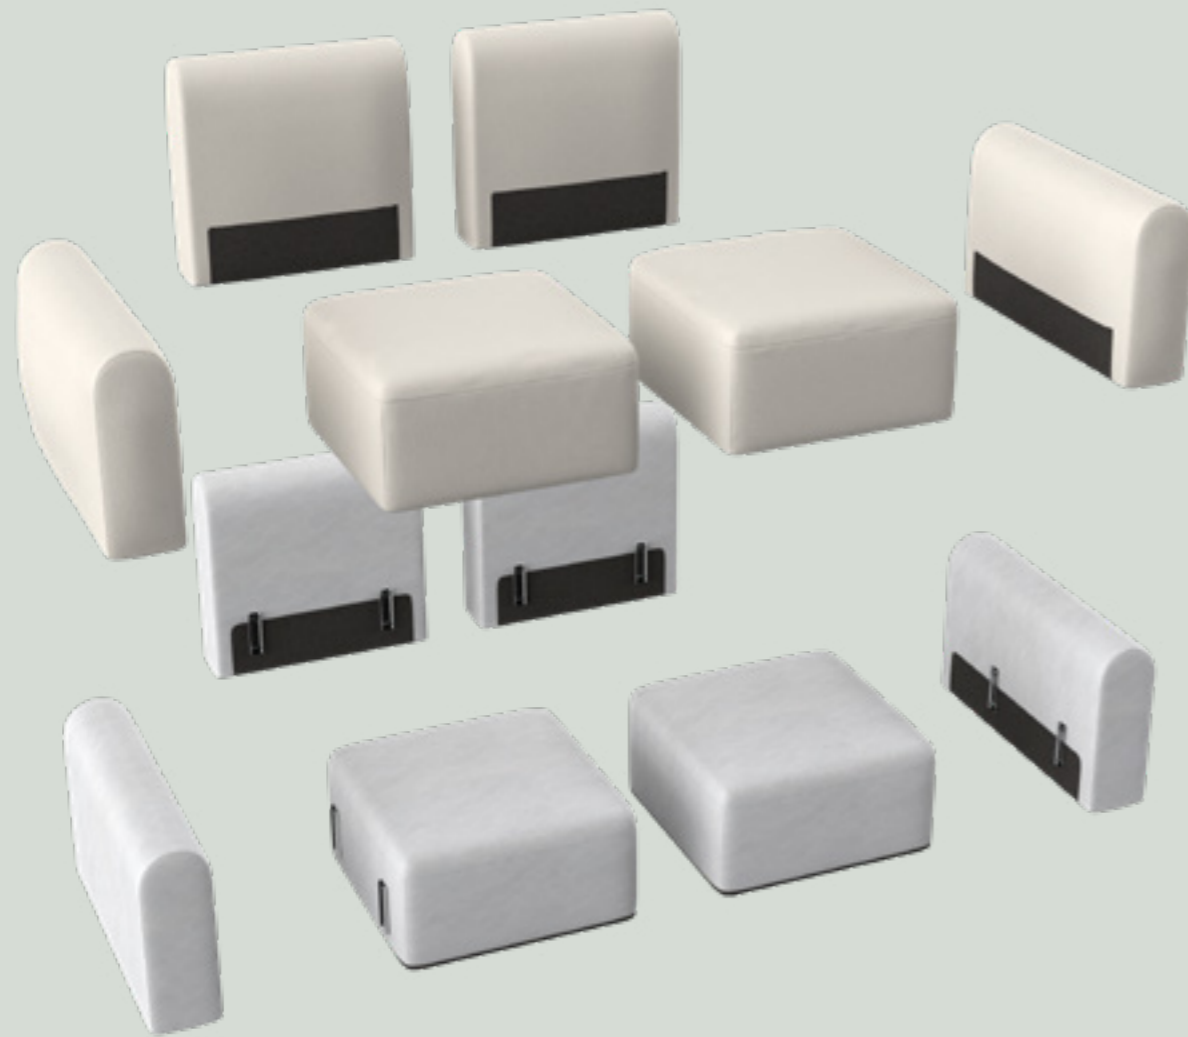

Detachable covers

Upholstery parts

Sustainability profile

Rund is designed for a long life cycle, which is one of the primary intentions of our design philosophy.

- Strong and durable components in a design optimized for easy maintenance.
- All parts can be individually renewed if worn out or in case of damaging accidents.
- The detachable, washable covers are fitted with velcro that enable quick removal and precise reassembly, ensuring that the sofa remains presentable over time.
- We offer 5 year warranty on the Rund concept.

Optimized for transportation

The flat package design ensures minimized CO₂ emissions in relation to transport and storage as it reduces the total volume of the items. Smaller packages also mean more convenient handling and thus less risk of damage during transport as well as it makes it easier to install a sofa in for instance compact apartment buildings.

Materials

All materials are carefully selected in respect of overall quality and sustainability profile of the product.

- Which materials do we have available?
- How is it produced and with which environmental impact?
- Can the material be reused or upcycled?
- Which materials meet our expectations in terms of aesthetics, comfort and durability?

Disassembly, recycling & waste management

The sofa is designed as individual components which allow for separation of the sofa to ensure materials can be sorted into recyclable parts and waste.