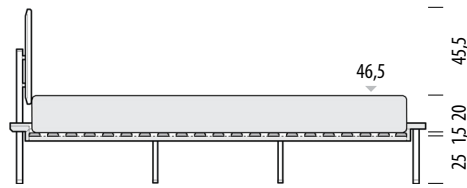

Frame Solid oak, Headboard Upholstered, Legs Powder-coated steel

Version: 1-8-2021

Basic info

Design	Mustafa Čohadžić
Mattress size	W: 180, D: 200
Product size	W: 200, D: 220, H: 92
Packaging	W: 237, D: 62, H: 22
Volume	0,32 m ³
Net weight	60 kg
Gross weight	68 kg

0cm 20 50 100 150 200 250

Scale: 1:40

Fina bed Frame height 9,5 cm

Basic slats included

A basic solid (not sprung) slatted base is included in the Fina bed.
Mattress not included.

Mattress height 15 cm
Height from the floor 41,5 cm

Mattress height 20 cm
Height from the floor 46,5 cm

Mattress height 25 cm
Height from the floor 51,5 cm

Mattress height 30 cm
Height from the floor 56,5 cm

Fina bed

Available materials

Version: 1-8-2021

Frame | Solid oak