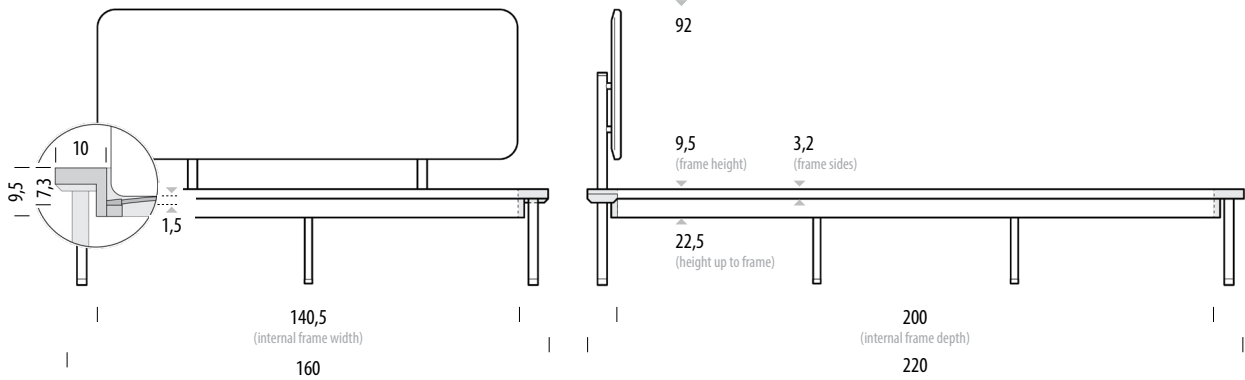

Item no. 1A5

Internal space	Width	Depth	Height
Frame size	140,5	200	7,3
Mattress size	140	200	

Assembly 20 min / 2 persons

Frame	Height
Up to frame	22,5
Total frame	9,5
Visible frame	3,2