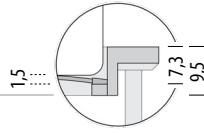

Frame Solid oak, Headboard Upholstered, Legs Powder-coated steel

Version: 1-8-2021

Basic info

Design	Mustafa Čohadžić
Mattress size	W: 180, D: 200
Product size	W: 200, D: 220, H: 92
Packaging	W: 237, D: 62, H: 22
Volume	0,32 m ³
Net weight	60 kg
Gross weight	68 kg

0cm 20 50 100 150 200 250

Scale: 1:40

Fina bed Frame height 9,5 cm

Basic slats included

A basic solid (not sprung) slatted base is included in the Fina bed.
Mattress not included.

Mattress height 15 cm
Height from the floor 41,5 cm

Mattress height 20 cm
Height from the floor 46,5 cm

Mattress height 25 cm
Height from the floor 51,5 cm

Mattress height 30 cm
Height from the floor 56,5 cm

Fina bed

Available materials

Version: 1-8-2021

Frame | Solid oak