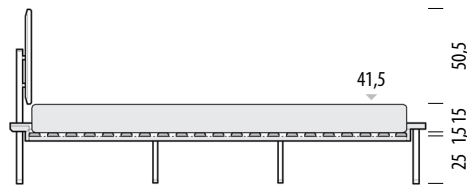

0cm 20 50 100 150 200 250

Scale: 1:40

Fina bed Frame height 9,5 cm

Basic slats included

A basic solid (not sprung) slatted base is included in the Fina bed.
Mattress not included.

Mattress height 15 cm
Height from the floor 41,5 cm

Mattress height 20 cm
Height from the floor 46,5 cm

Mattress height 25 cm
Height from the floor 51,5 cm

Mattress height 30 cm
Height from the floor 56,5 cm

Fina bed

Available materials

Version: 1-8-2021

Frame | Solid oak