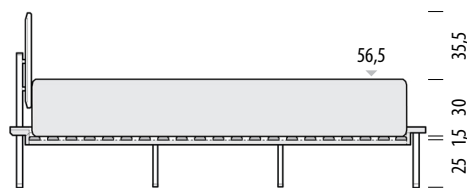

0cm 20 50 100 150 200 250

Scale: 1:40

Fina bed Frame height 9,5 cm

Basic slats included

A basic solid (not sprung) slatted base is included in the Fina bed.
Mattress not included.

Mattress height 15 cm
Height from the floor 41,5 cm

Mattress height 20 cm
Height from the floor 46,5 cm

Mattress height 25 cm
Height from the floor 51,5 cm

Mattress height 30 cm
Height from the floor 56,5 cm

Fina bed

Available materials

Version: 1-8-2021

Frame | Solid oak