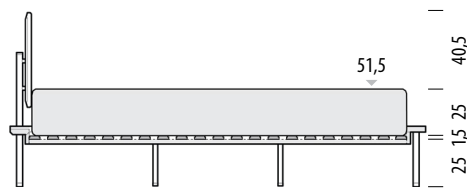

0cm 20 50 100 150 200 250

Scale: 1:40

Fina bed Frame height 9,5 cm

Basic slats included

A basic solid (not sprung) slatted base is included in the Fina bed.
Mattress not included.

Mattress height 15 cm
Height from the floor 41,5 cm

Mattress height 20 cm
Height from the floor 46,5 cm

Mattress height 25 cm
Height from the floor 51,5 cm

Mattress height 30 cm
Height from the floor 56,5 cm

Fina bed

Available materials

Version: 1-8-2021

Frame | Solid oak