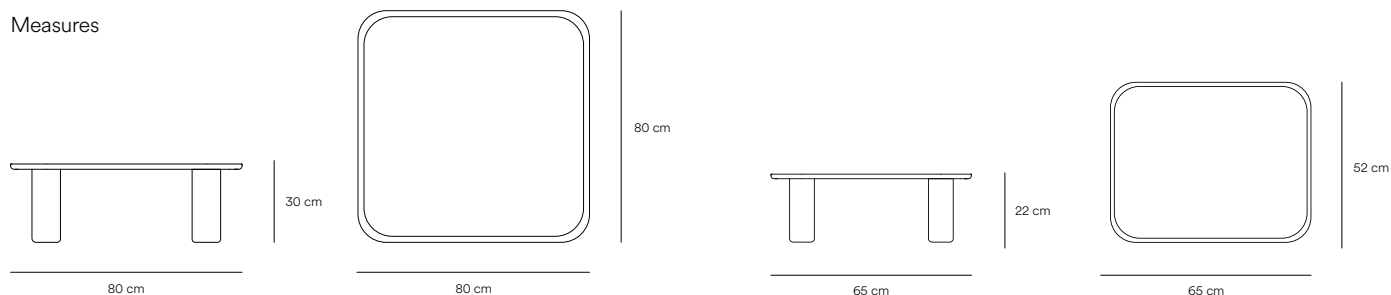

# Nest Nesting tables

Nest is a table set designed to adapt and change with the space and the moments we live in it.

Nest design stands out for its simplicity and rounded details, giving prominence to the natural materials that are made of.

Design by Cambres Design

Measures

Models

Finishes

Legs. Solid wood

Table top. Ash veneer

Light natural

Black