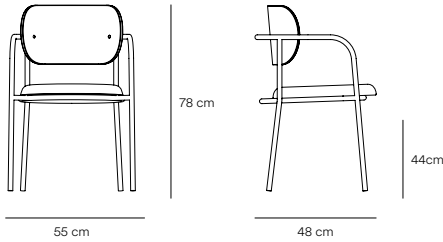

Designed by Clap Studio

Measures

Models

Finishes

<p>Metallic structure</p>  <p>Black</p>	<p>Upholstery</p> <p>MICA by Gabriel 97% post-consumer recycled polyester/ 3% polyester 60,000 martindale Flammability BS EN 1021 1&amp;2 Cigarette and Match, CA TB 117-2013</p> <p>Teulat offers tailored upholstery for this product. Contact us at <a href="mailto:design@teulat.es">design@teulat.es</a> for more information.</p>	<p>Backrest</p> <table border="0"><tr><td><p>Mica 60000</p></td><td><p>Oak</p></td><td><p>Black</p></td><td><p>Light natural</p></td></tr></table> <p>Environmental STANDARD 100 by OEKO-TEX®, EU Ecolabel. (Mica)</p>	 <p>Mica 60000</p>	 <p>Oak</p>	 <p>Black</p>	 <p>Light natural</p>
 <p>Mica 60000</p>	 <p>Oak</p>	 <p>Black</p>	 <p>Light natural</p>			