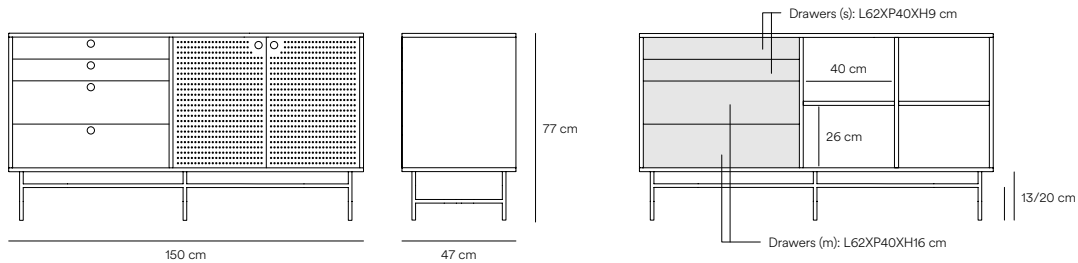

Punto Sideboard 2

Punto collection claims its industrial spirit by combining design and functionality.

The perforated metallic doors of Punto add to its singular character and personality. Its modern lines emphasizes the strength of the industrial avant-gardism to adapt to the most actual spaces.

Designed by Cambres Design

Measures

Models

12923_TE

12921_TE

12922_TE

Finishes

Metallic leg's structure and doors