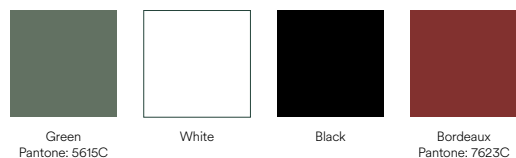

Finishes

Leg's metallic structure