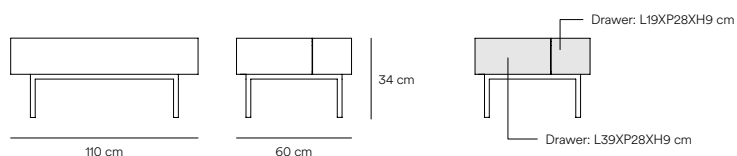

To obtain this integration in Arista collection, a frame was created to surround the upper perimeter of the furniture topped with an oak veneer finishing.

Designed by Cambres Design

Measures

Models