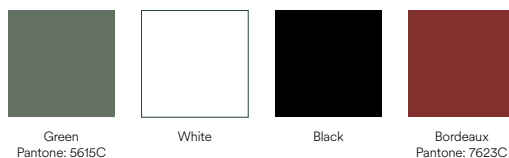

Laquered MDF body