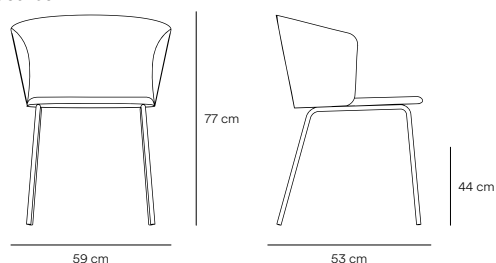

Add Chair

Comfort and ergonomics were key starting points for Add. The completely upholstered backrest warps around you when seating

Add adapts to the natural curvature of our body while permitting posture changes and moving freely in it, thanks to its wide seat.

Designed by Yonoh

Measures

Models

Finishes

Metallic structure

Black

Upholstery

MICA by Gabriel
97% post-consumer recycled polyester/
3% polyester
60,000 martindale
Flammability BS EN 1021 1&2 Cigarette
and Match, CA TB 117-2013